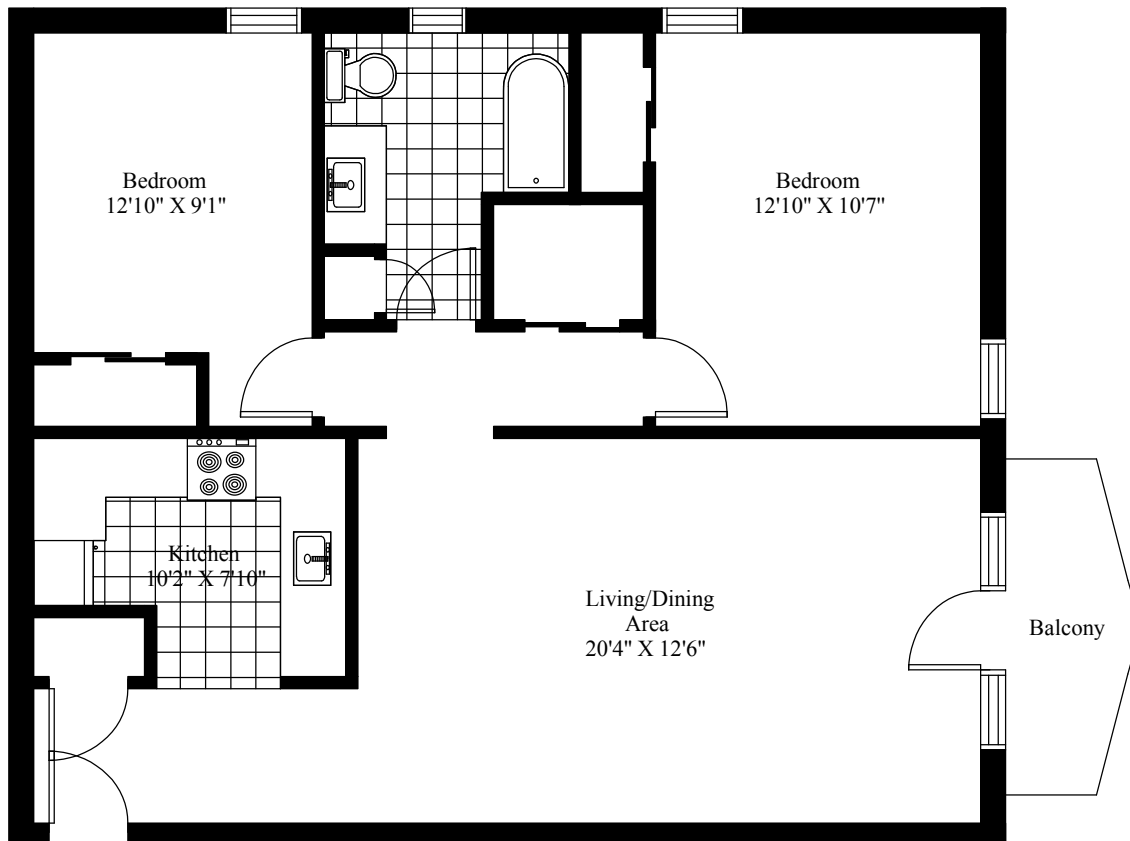

Cambridge Court Typical Two Bedroom

Main Living Area = 873 Square Feet