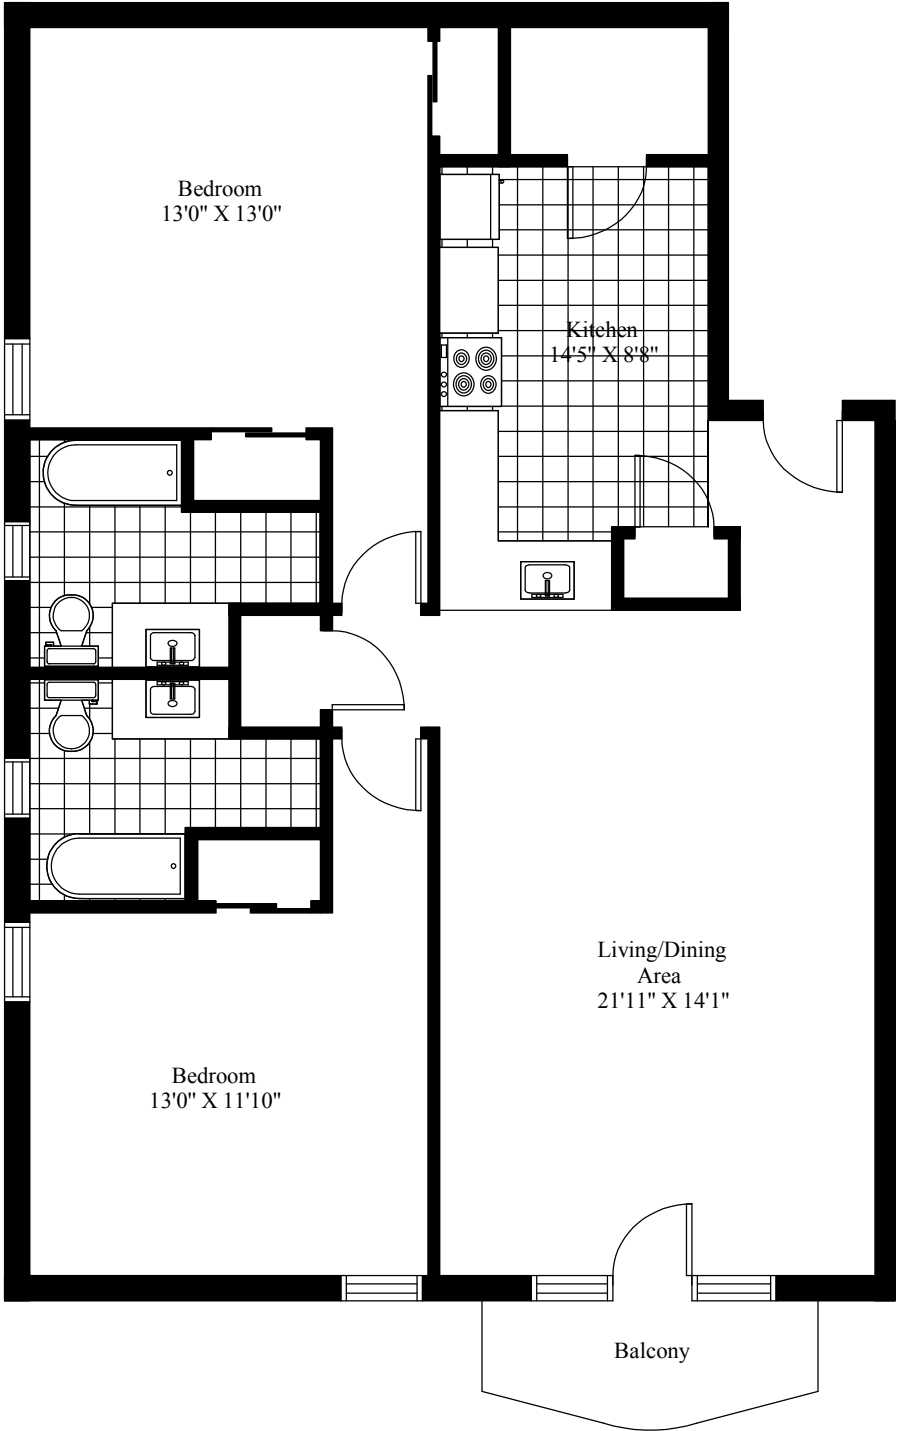

Cambridge Court Typical Two Bedroom

Main Living Area = 1,148 Square Feet