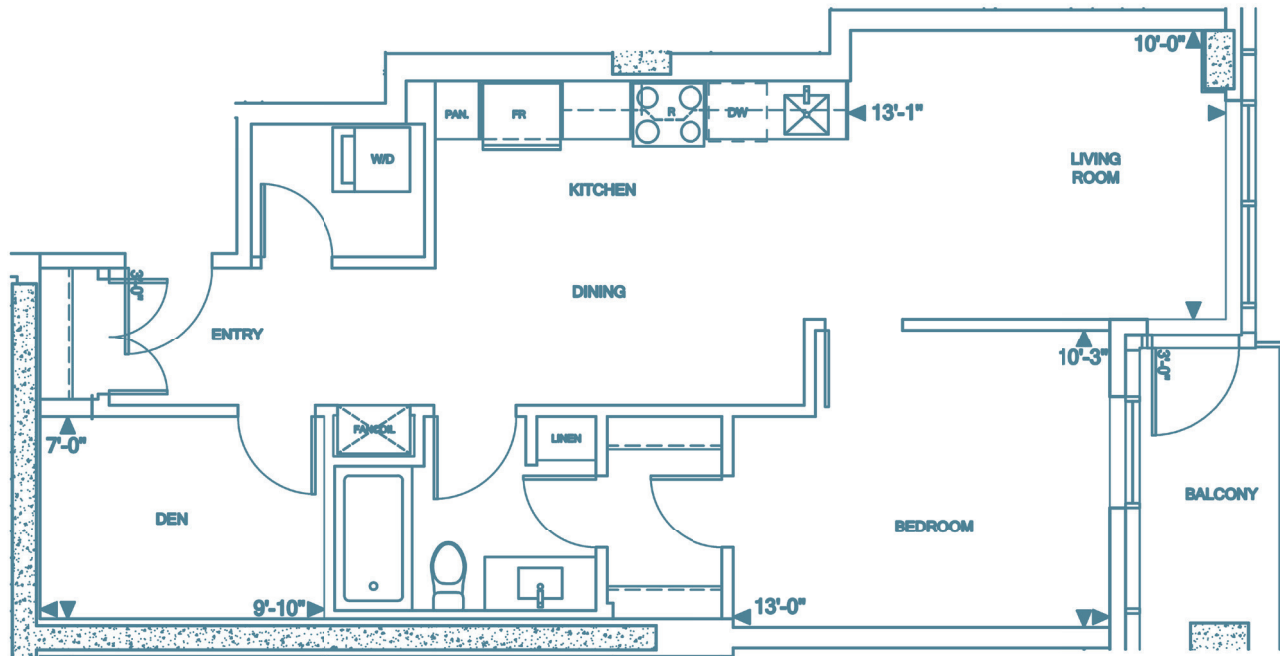

THE KILLICK

KING'S WHARF

Series 10 | 1 Bed + Den
773 square feet

 **Killam** 902.237.6619
APARTMENT REIT thekillick.com

All sizes and specifications are subject to change without notice. Floor plans are approximate dimensions. Actual usable floor space may vary from the stated floor area. E.&O.E.