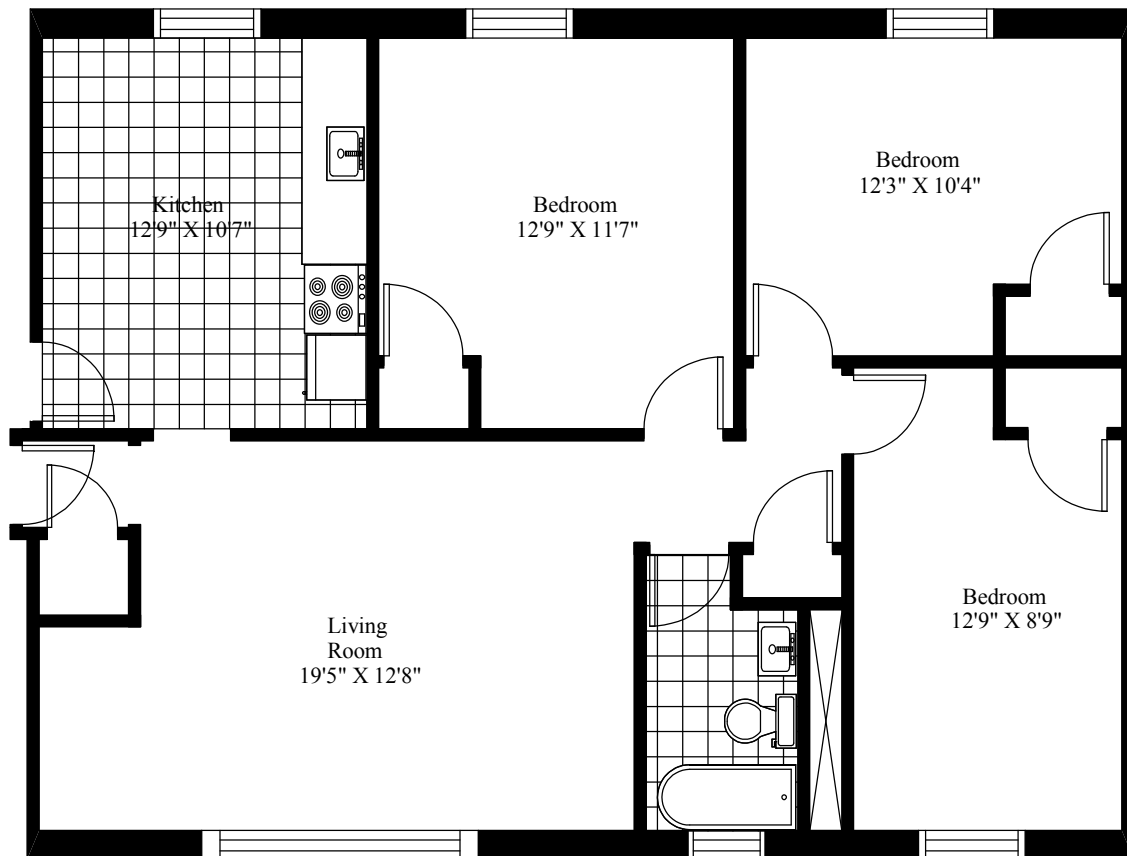

Newcastle Apartments Typical Three Bedroom

Main Living Area = 995 Square Feet