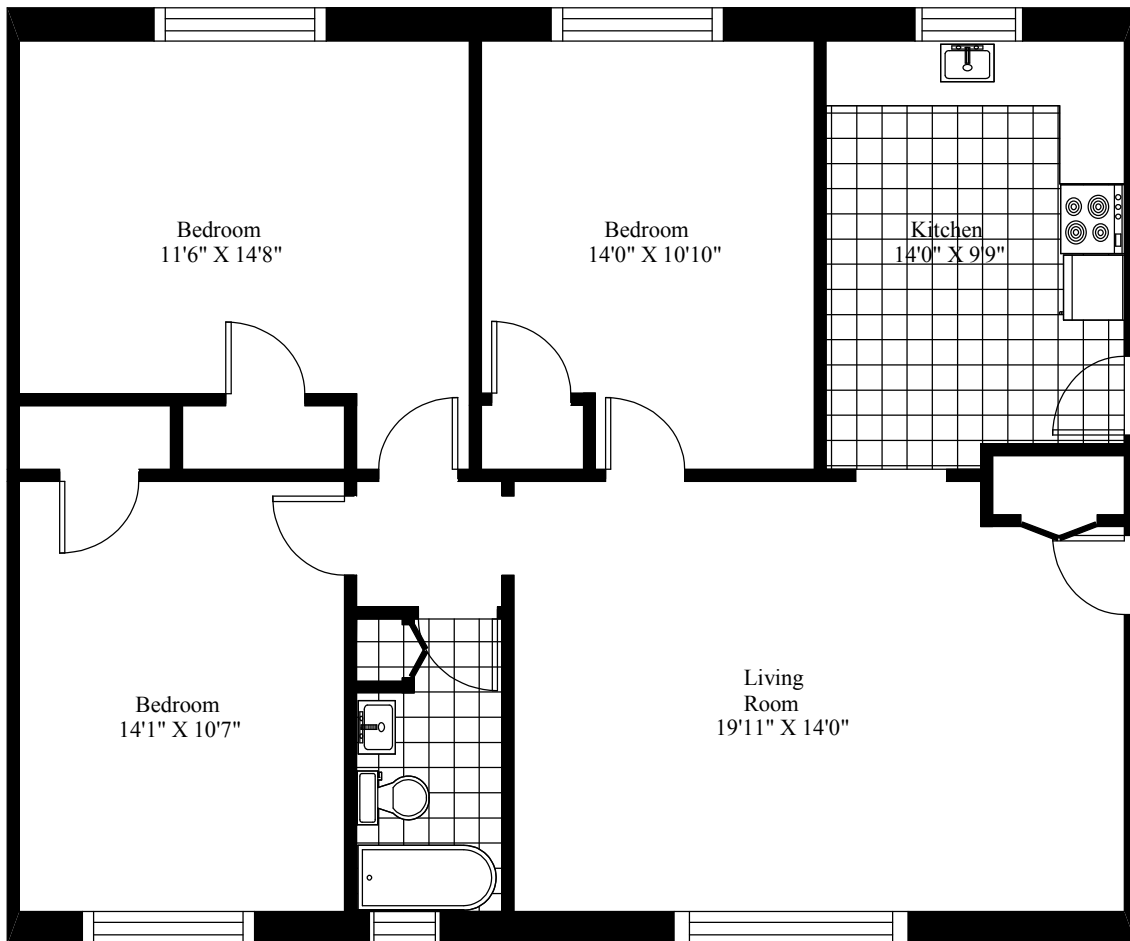

Newcastle Apartments Typical Three Bedroom

Main Living Area = 1,118 Square Feet