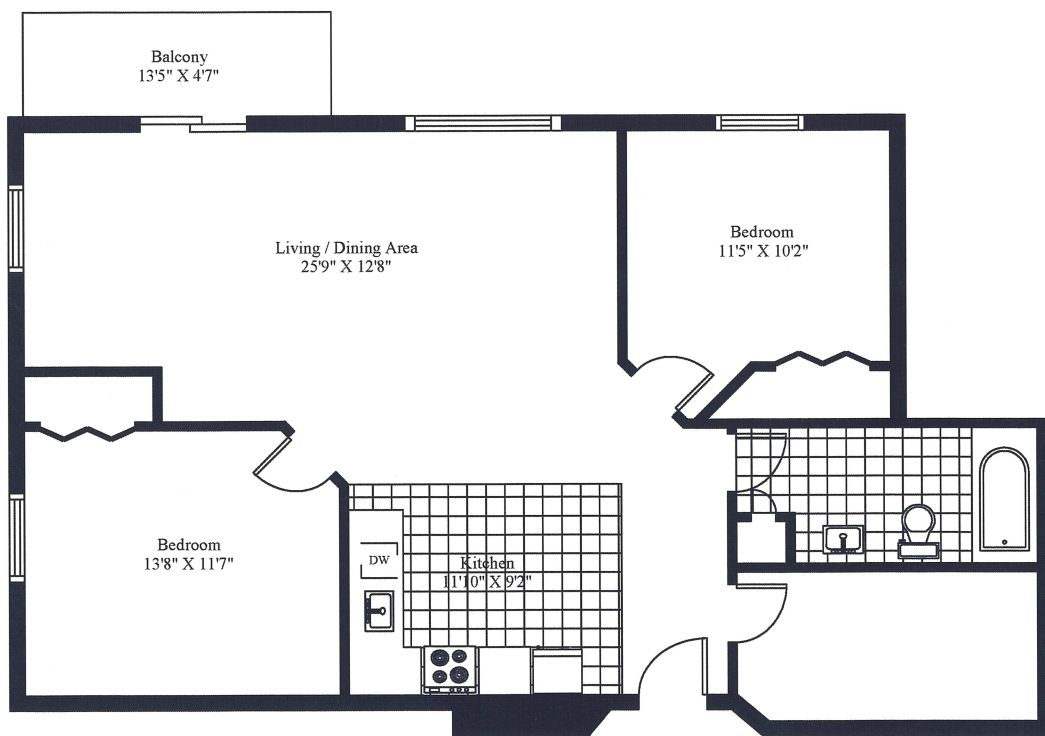

115 Kedgewick/Promenade Kedgewick 1
Typical 2 Bedroom

Unit Gross Area = 1,090 Square Feet