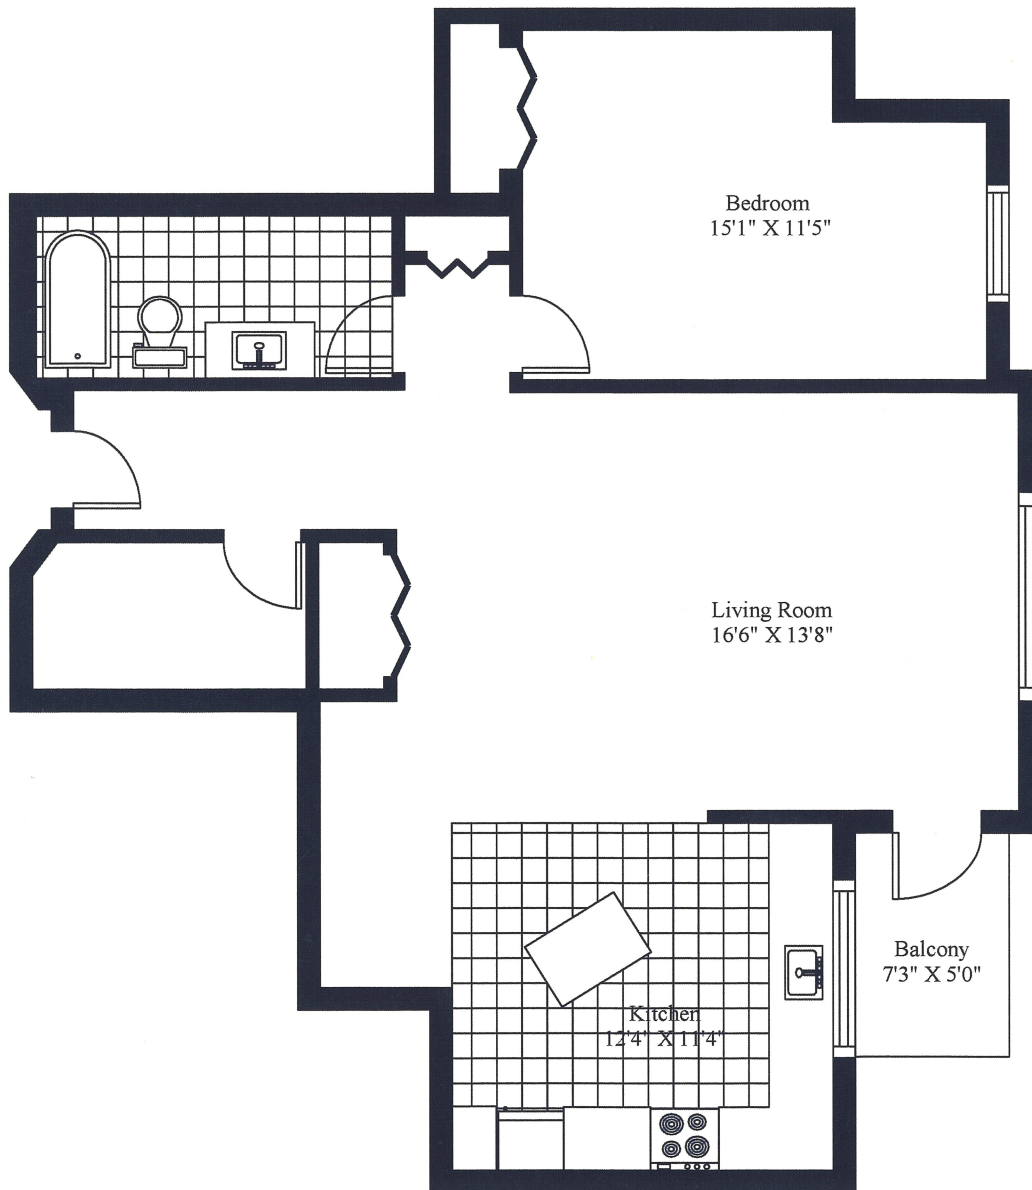

115 Kedgwick/Promenade Kedgwick 1  
Typical 1 Bedroom

Unit Gross Area = 896 Square Feet