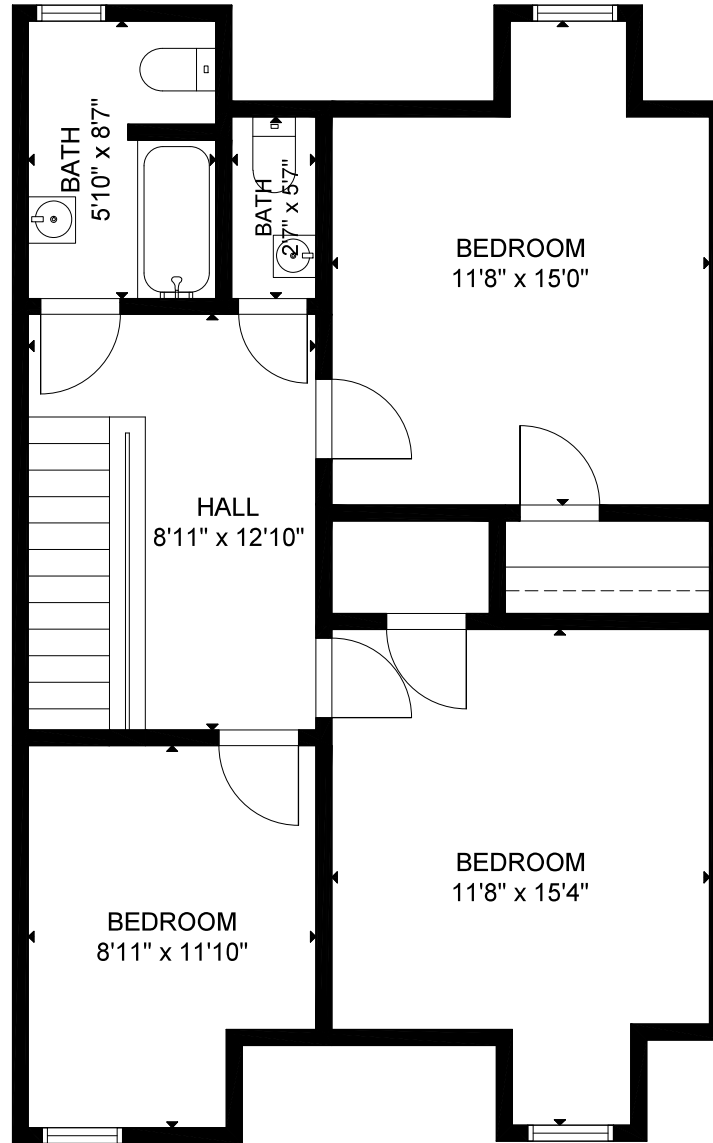

GROSS INTERNAL AREA
TOTAL: 2,991 sq ft
FLOOR 1: 656 sq ft, FLOOR 2: 839 sq ft
FLOOR 3: 844 sq ft, FLOOR 4: 652 sq ft
SIZE AND DIMENSIONS ARE APPROXIMATE, ACTUAL MAY VARY.

GROSS INTERNAL AREA
 TOTAL: 2,991 sq ft
 FLOOR 1: 656 sq ft, FLOOR 2: 839 sq ft
 FLOOR 3: 844 sq ft, FLOOR 4: 652 sq ft
 SIZE AND DIMENSIONS ARE APPROXIMATE, ACTUAL MAY VARY.