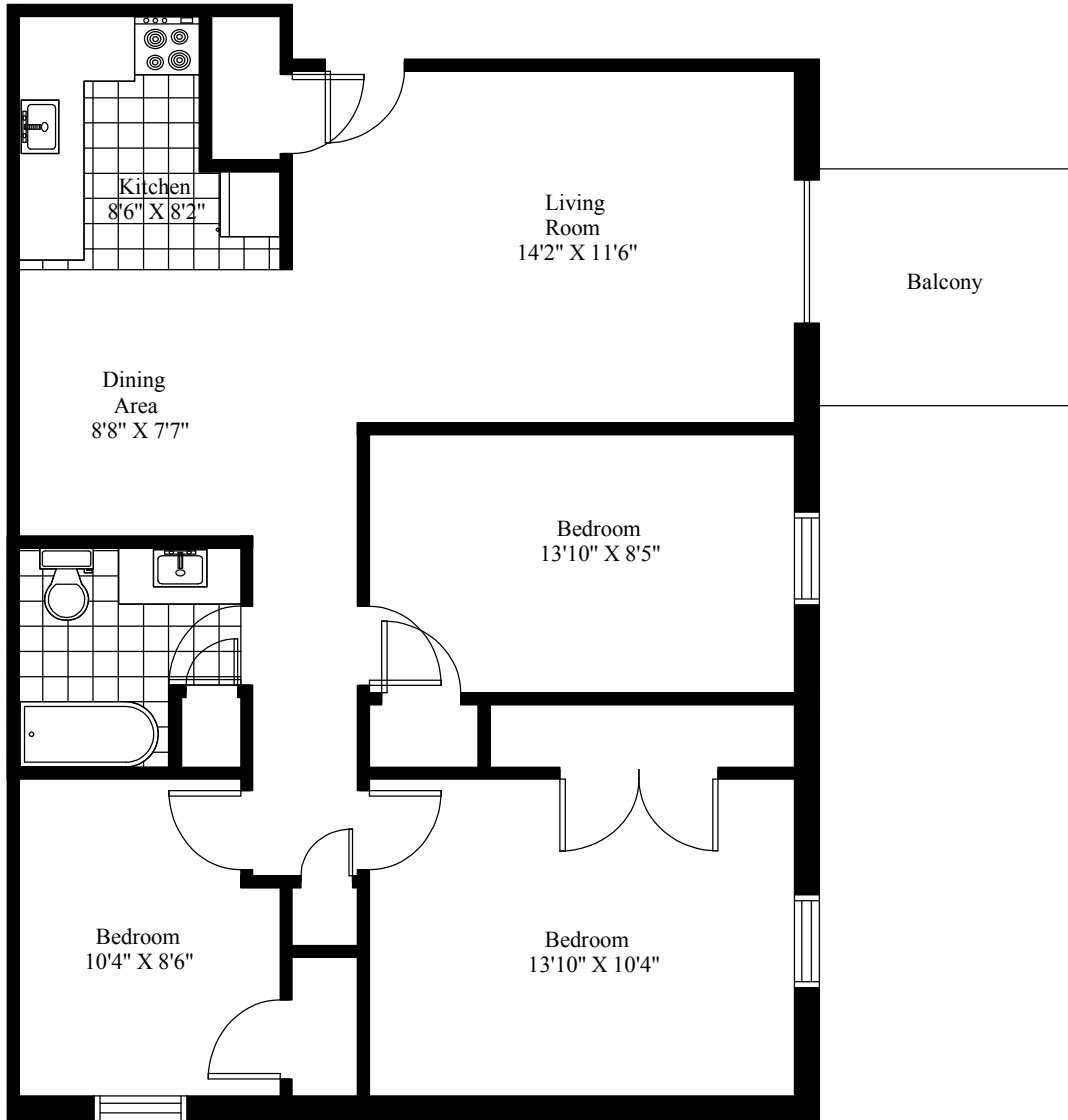

Horton Park Typical Three Bedroom

Main Living Area = 925 Square Feet