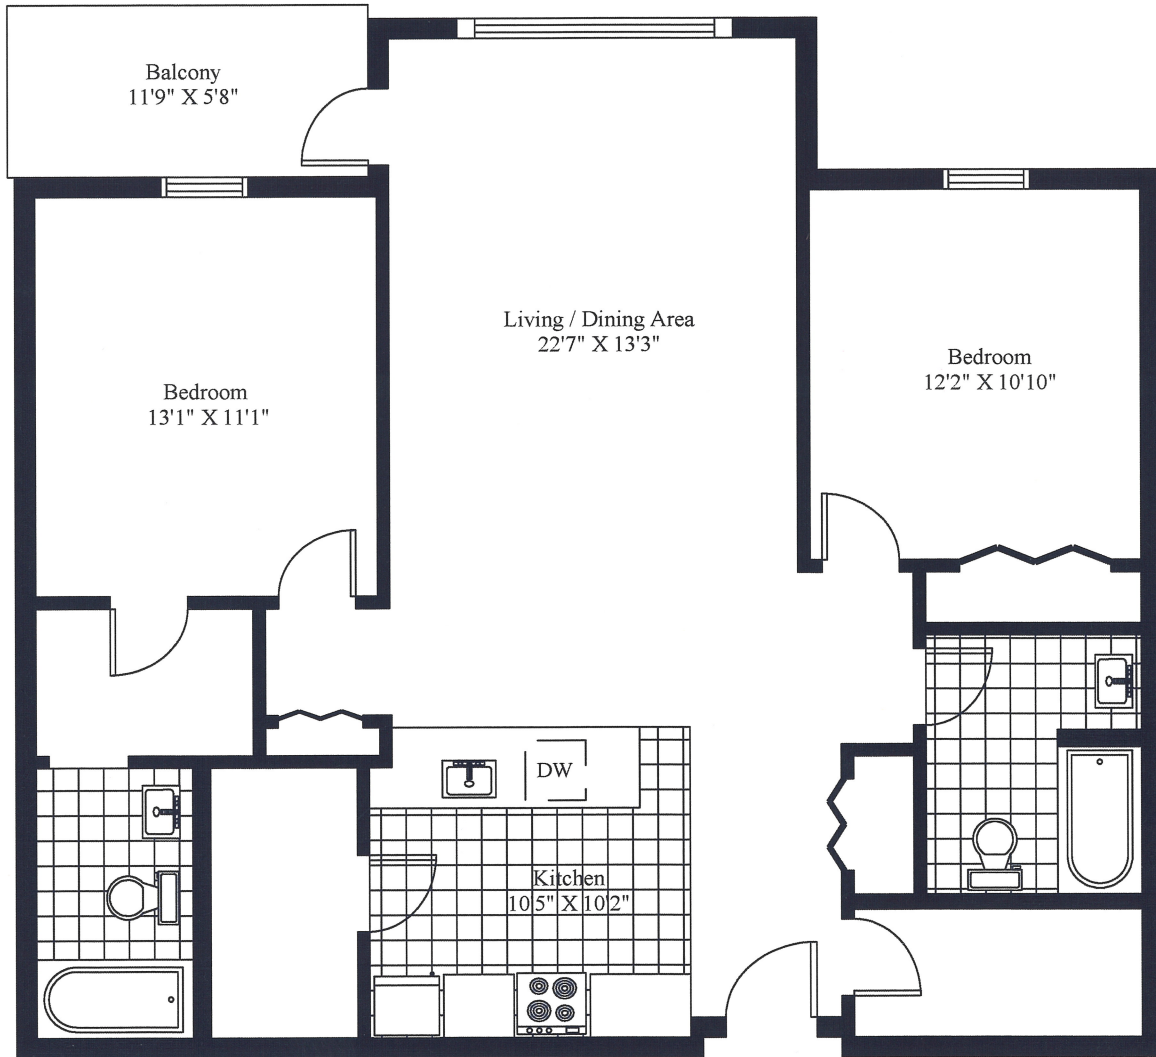

155 Canaan/Chateau Canaan
Typical 2 Bedroom & 2 Bath

Unit Gross Area = 1,135 Square Feet