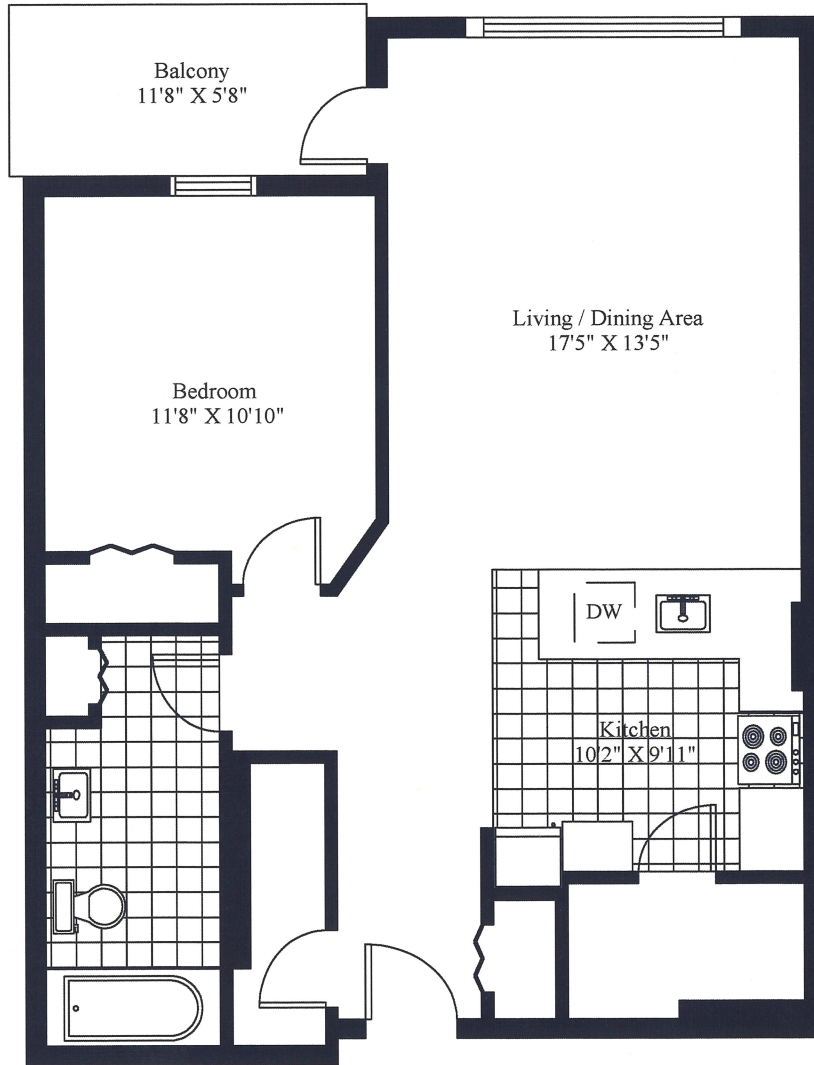

155 Canaan/Chateau Canaan
Typical 1 Bedroom

Unit Gross Area = 799 Square Feet