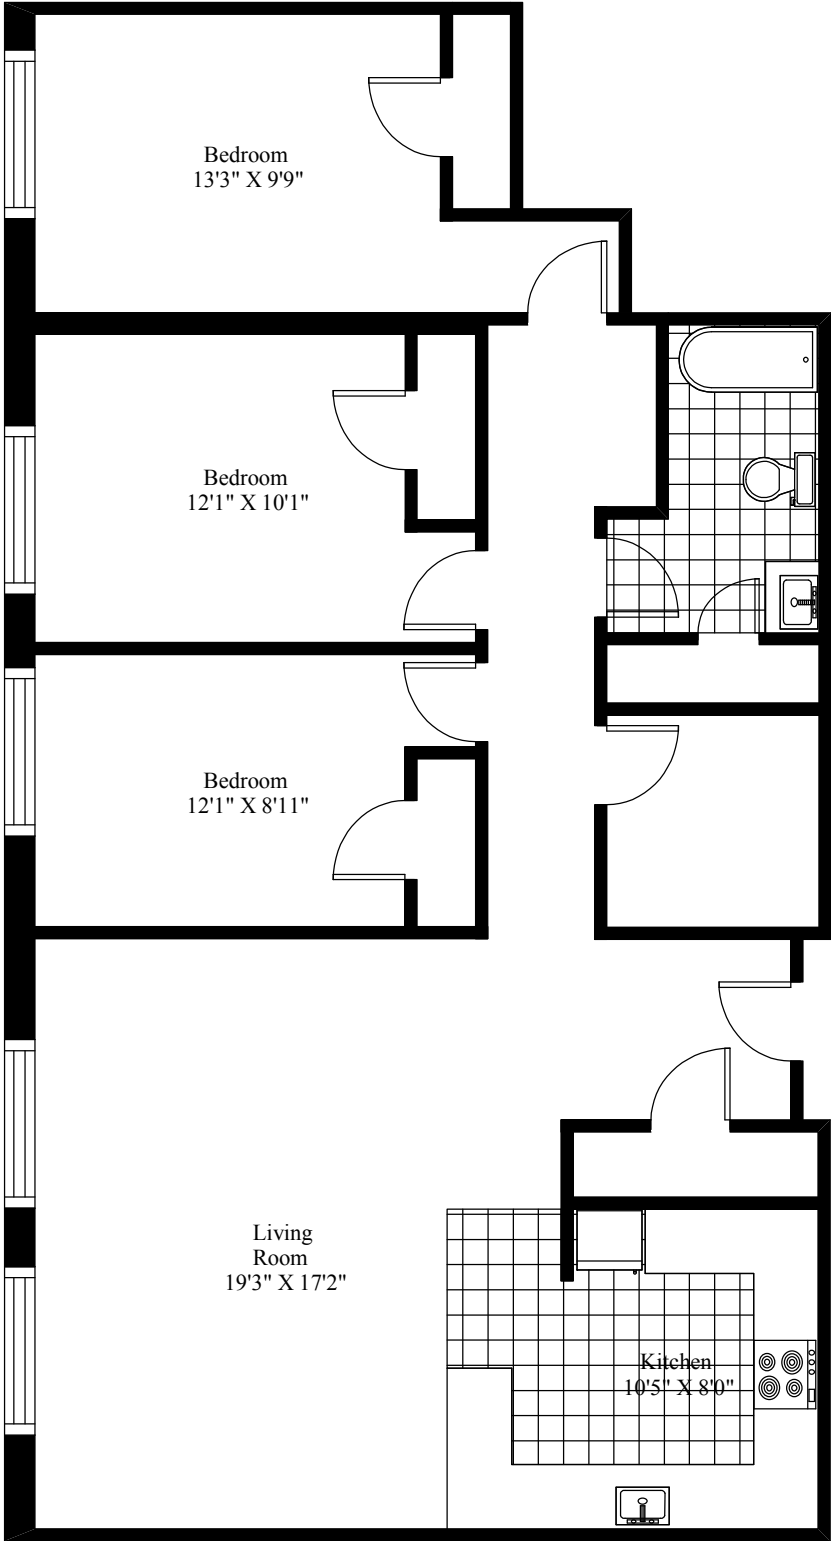

159 Radcliffe Drive
Typical Three Bedroom

Main Living Area = 1,242 Square Feet