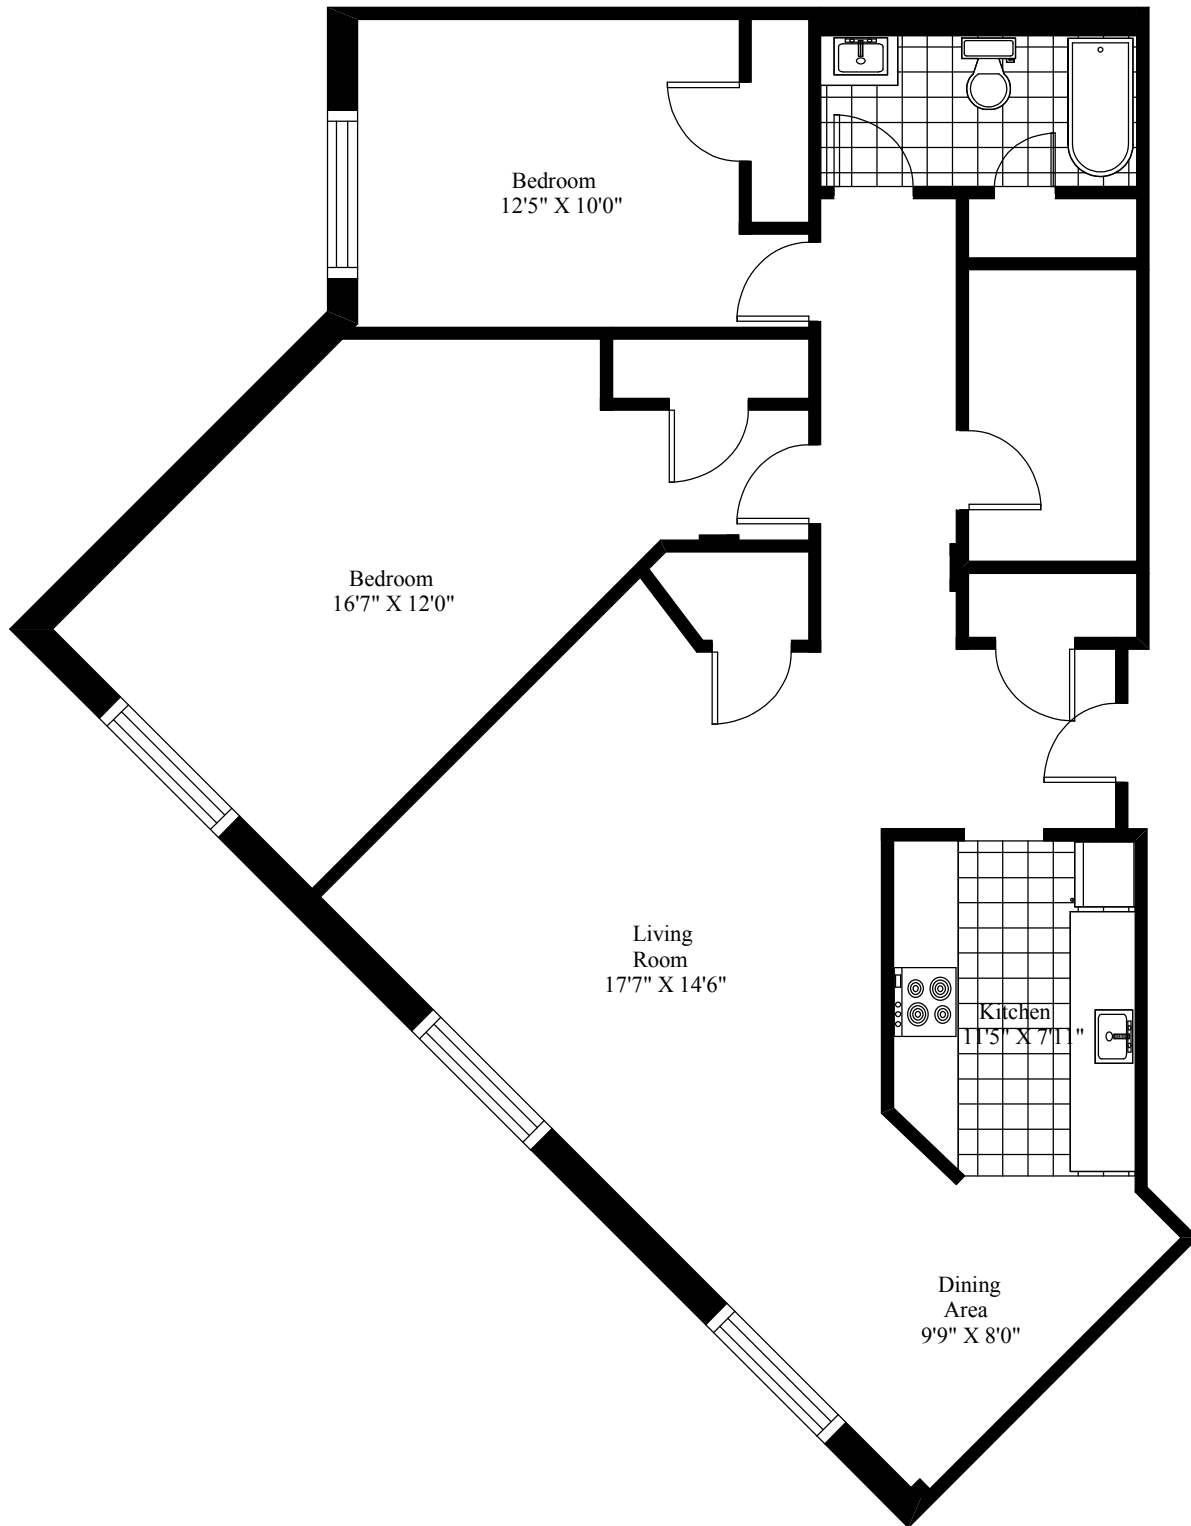

159 Radcliffe Drive
Typical Two Bedroom

Main Living Area = 1,213 Square Feet