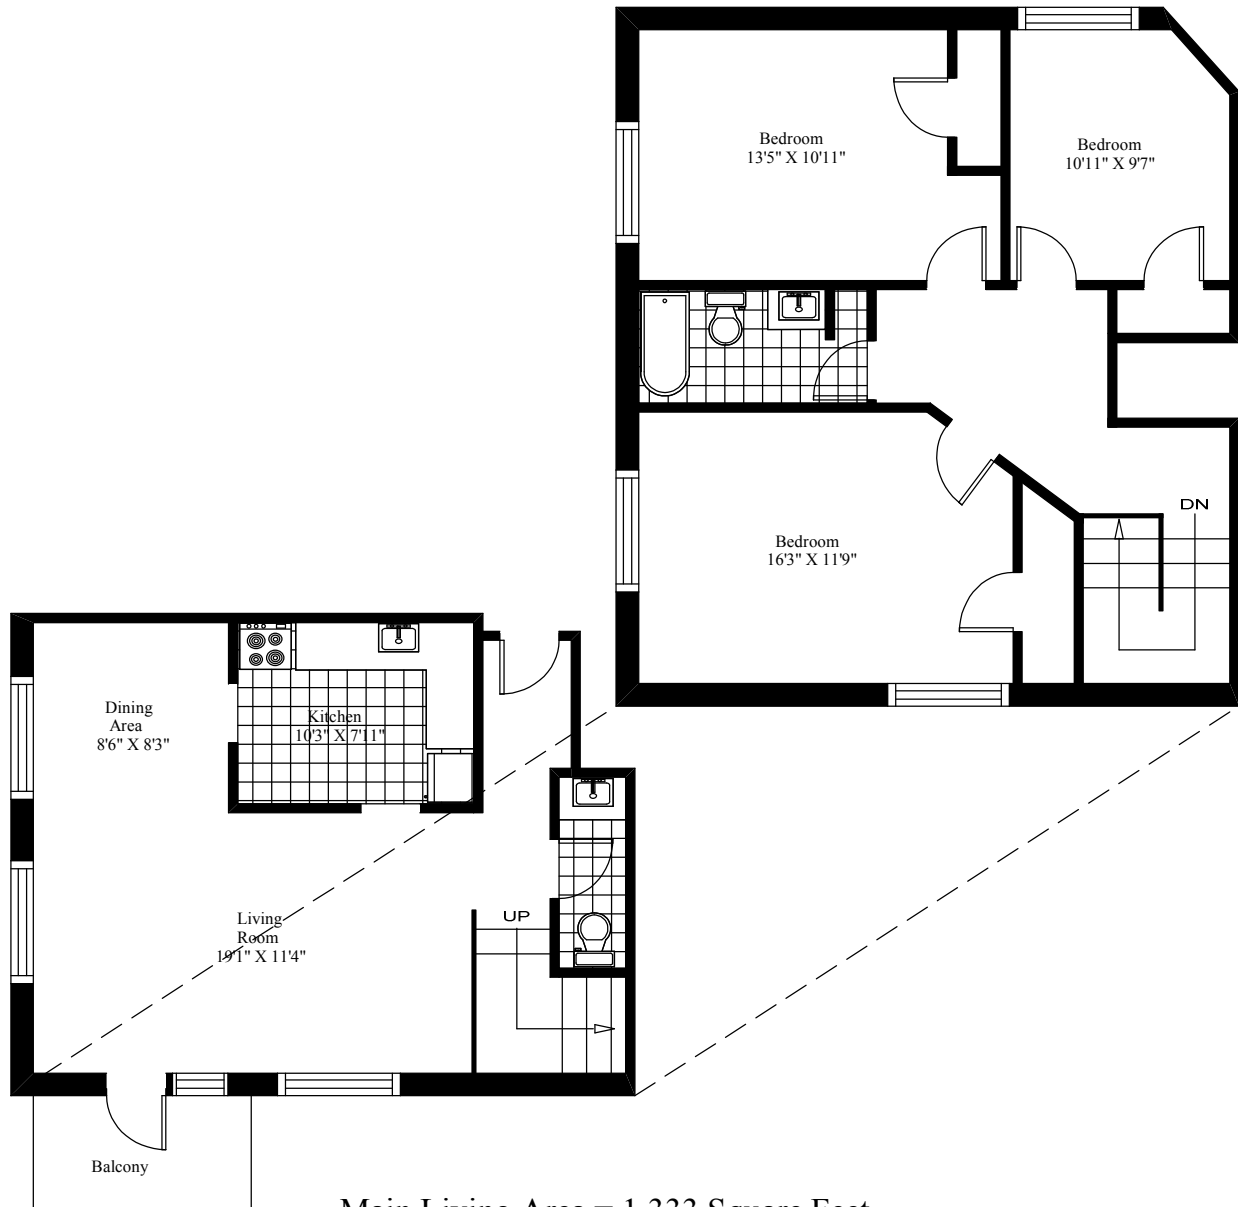

159 Radcliffe Drive
Typical Three Bedroom

Main Living Area = 1,333 Square Feet