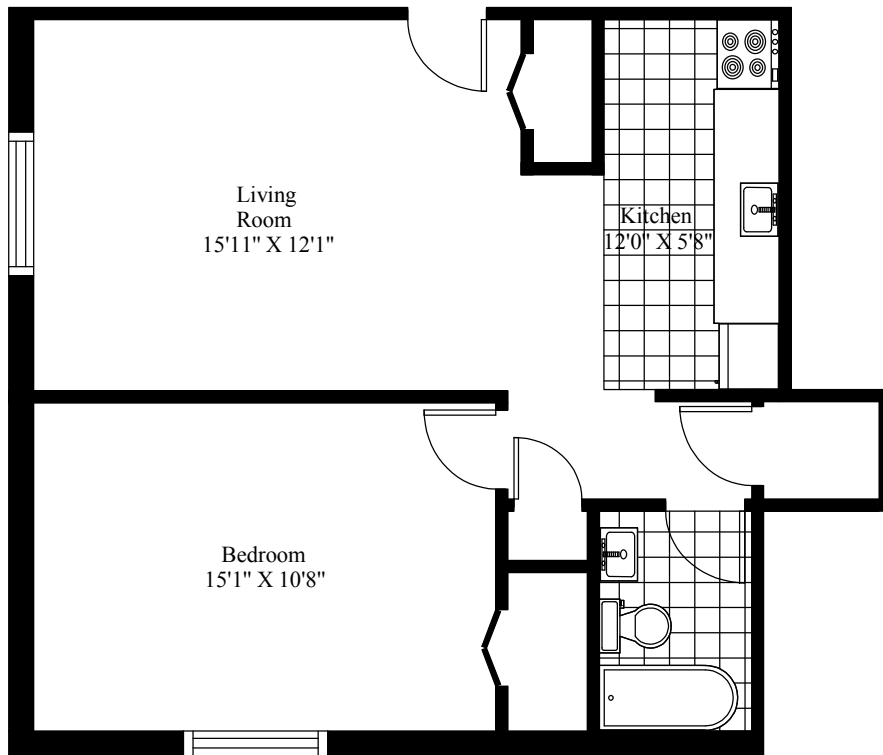

Lakeview Estates
Typical One Bedroom

Main Living Area = 622 Square Feet