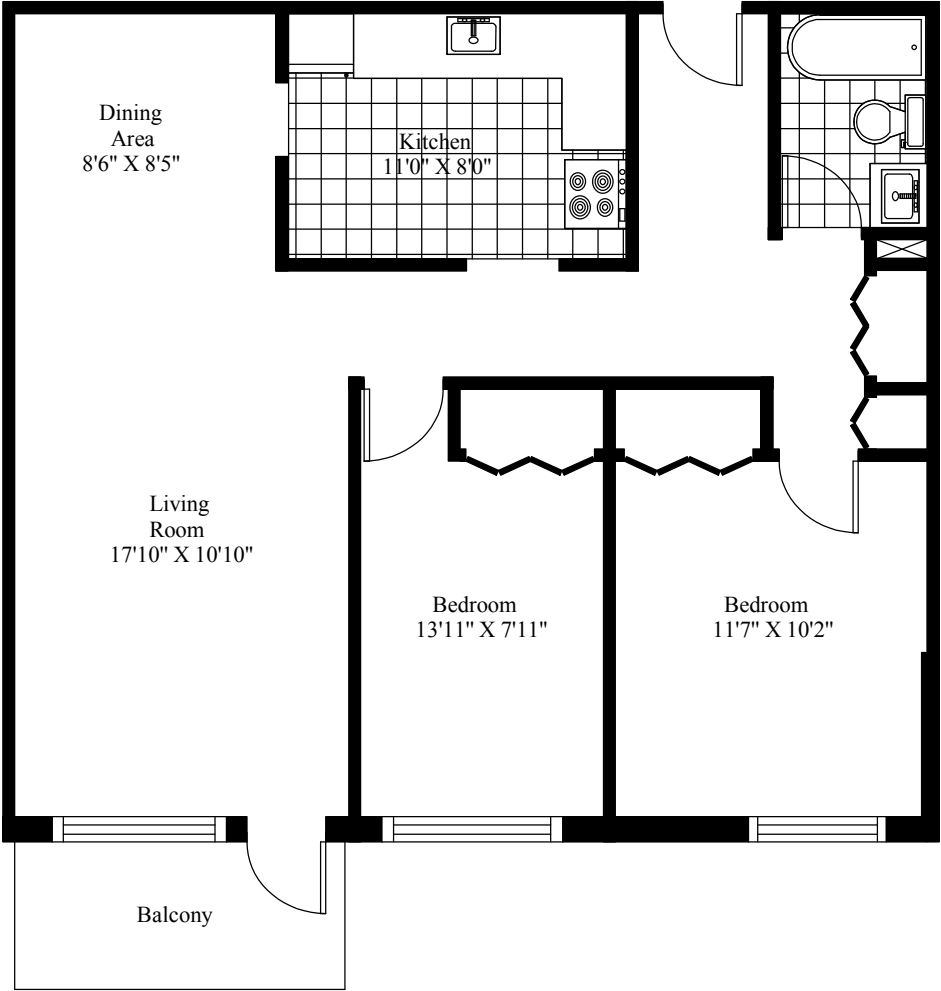

Torbay Road Apartments  
Typical Two Bedroom

Main Living Area = 824 Square Feet