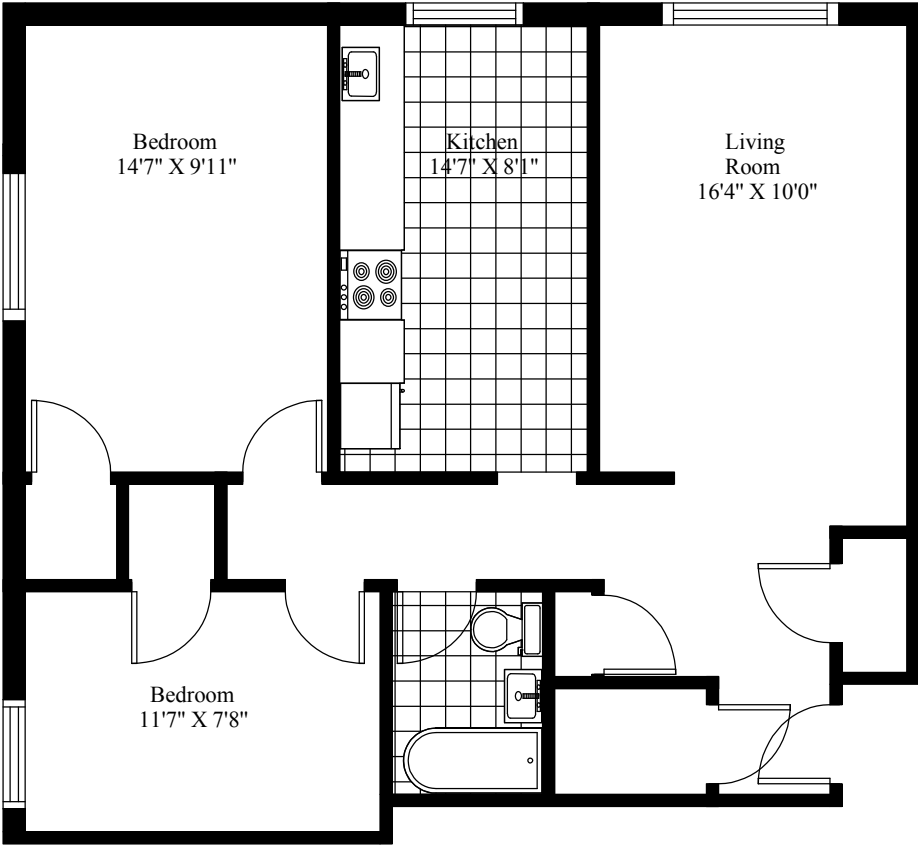

Victoria Gardens
Typical Two Bedroom

Main Living Area = 782 Square Feet