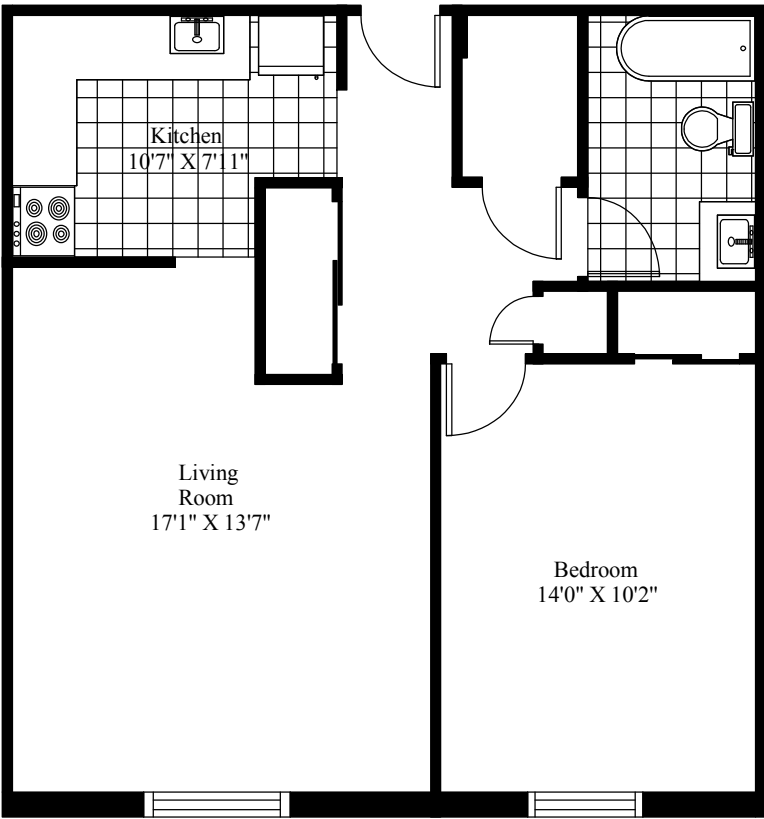

Pleasantview Manor
Typical One Bedroom

Main Living Area = 650 Square Feet