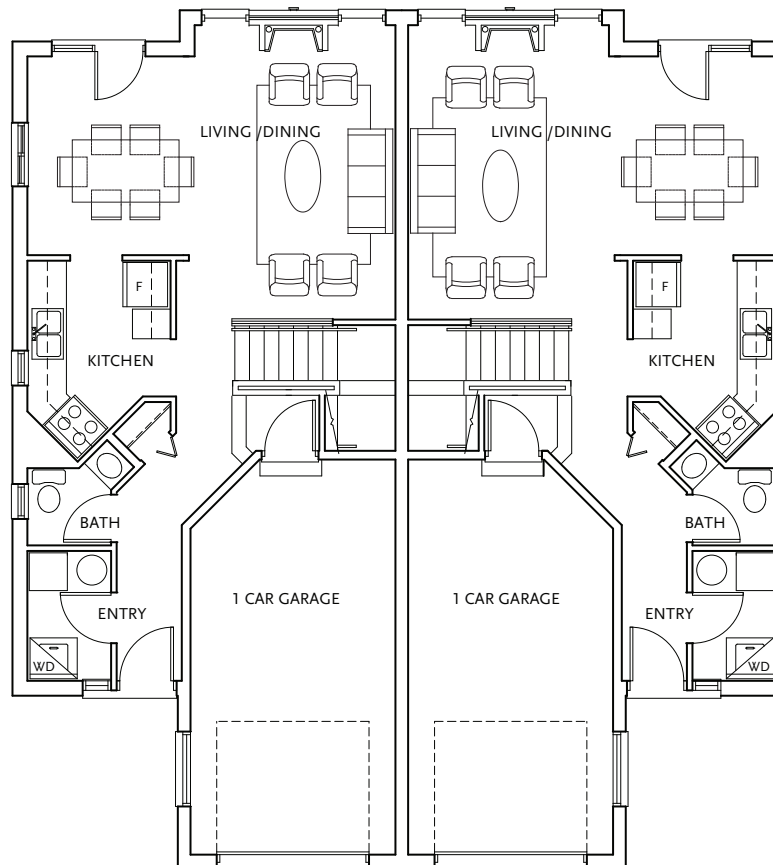

# 180 Mill | Unit View

TOWNHOUSE | 3 BEDROOM | 1660 SQ. FT.

180 Mill Street  
London, ON N6A 1P8  
Call: 519.808.1697  
180mill@killamproperties.com

killamproperties.com