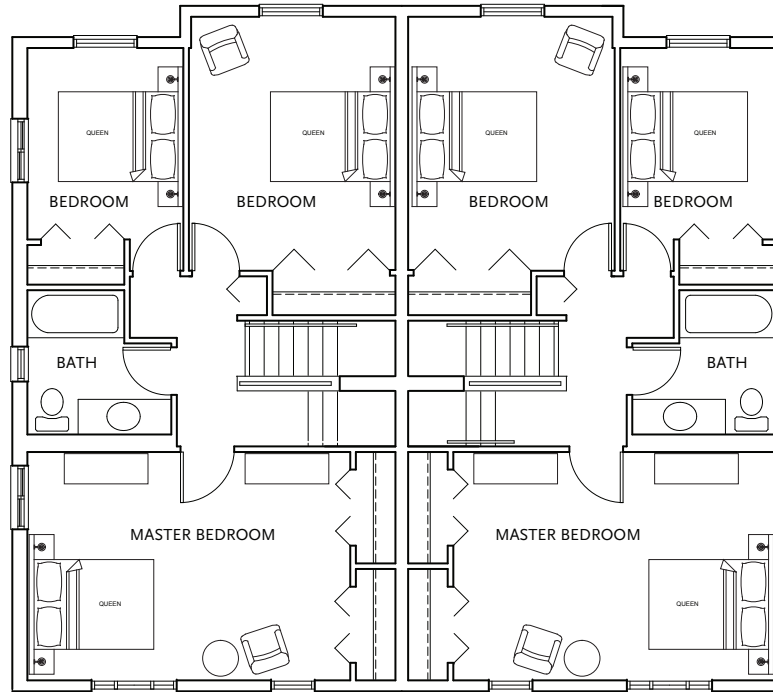

# 180 Mill | Unit View

TOWNHOUSE | 3 BEDROOM | 1660 SQ. FT.

180 Mill Street  
London, ON N6A 1P8  
Call: 519.808.1697  
180mill@killamproperties.com

killamproperties.com