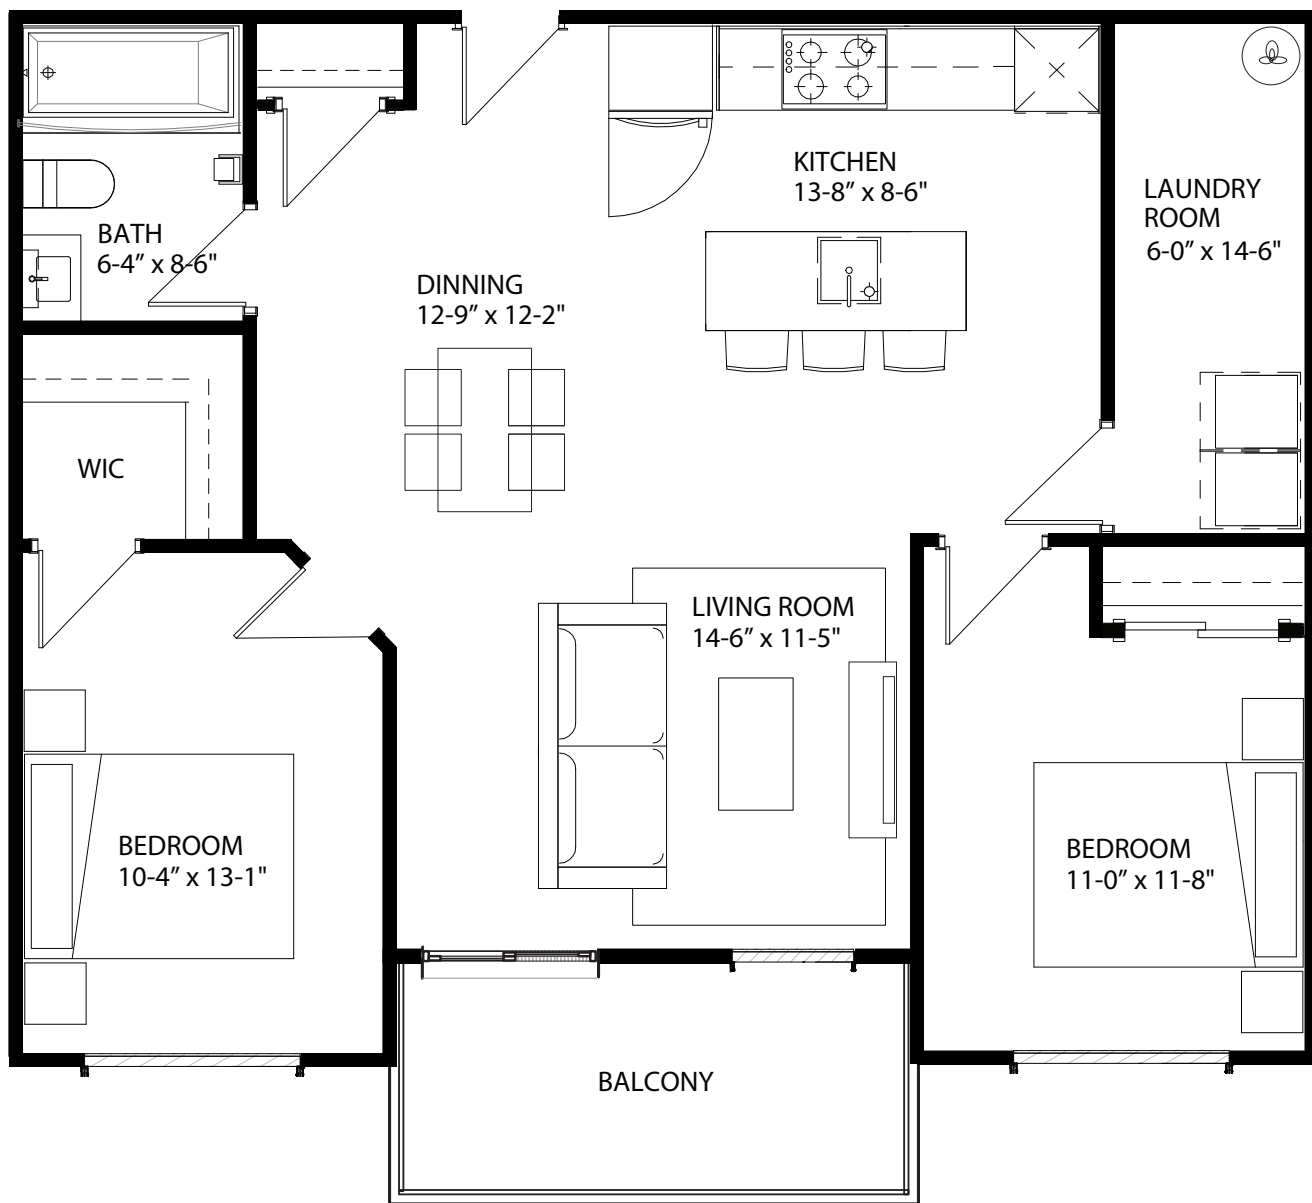

# LEOPOLD BELLIVEAU

171 LEOPOLD F. BELLIVEAU DRIVE

## Unit B | 2 Bed, 1 Bath

1,001 square feet

Units 103, 106, 107, 108, 111, 203, 206, 207, 211, 303,  
306, 307, 311, 403, 406, 407, 411

1.833.254.1725  
killamreit.com

All sizes and specifications are subject to change without notice. Floor plans are approximate dimensions. Actual usable floor space may vary from the stated floor area. E.&O.E.