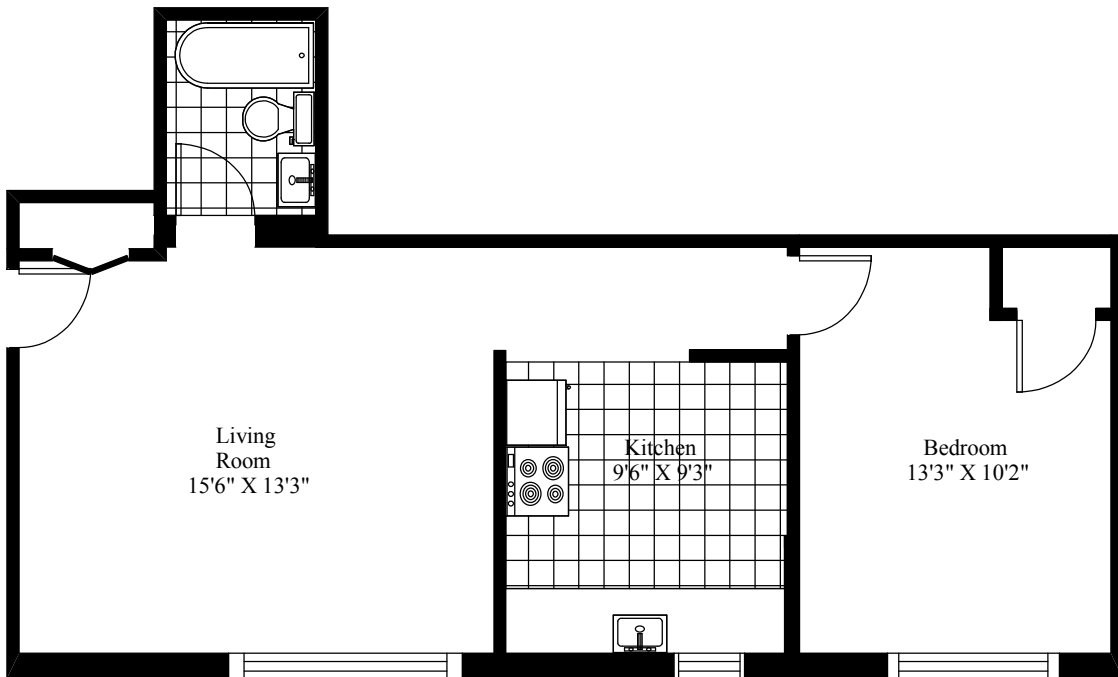

Newcastle Apartments Typical One Bedroom

Main Living Area = 562 Square Feet