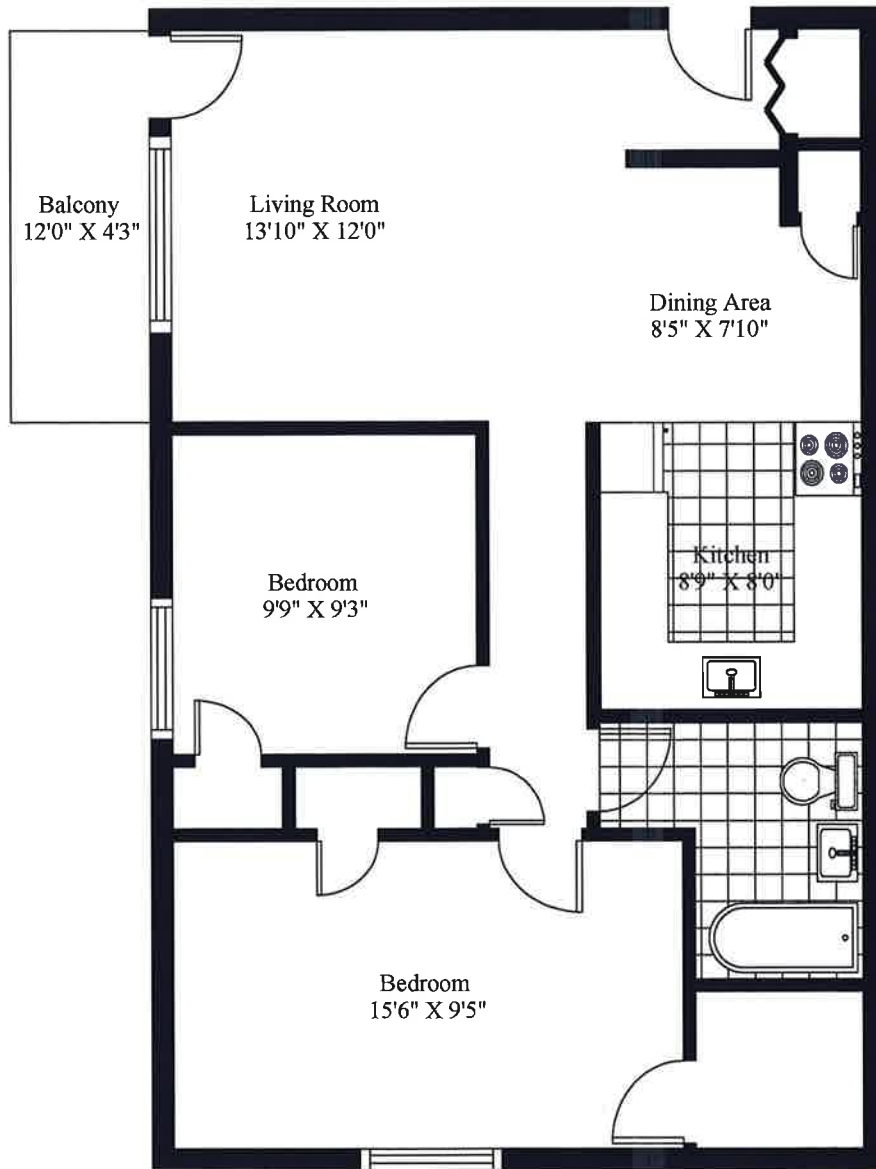

Terrace Apartments, 6 Judges Terrace
Typical 2 Bedroom

Unit Gross Area = 769 Square Feet