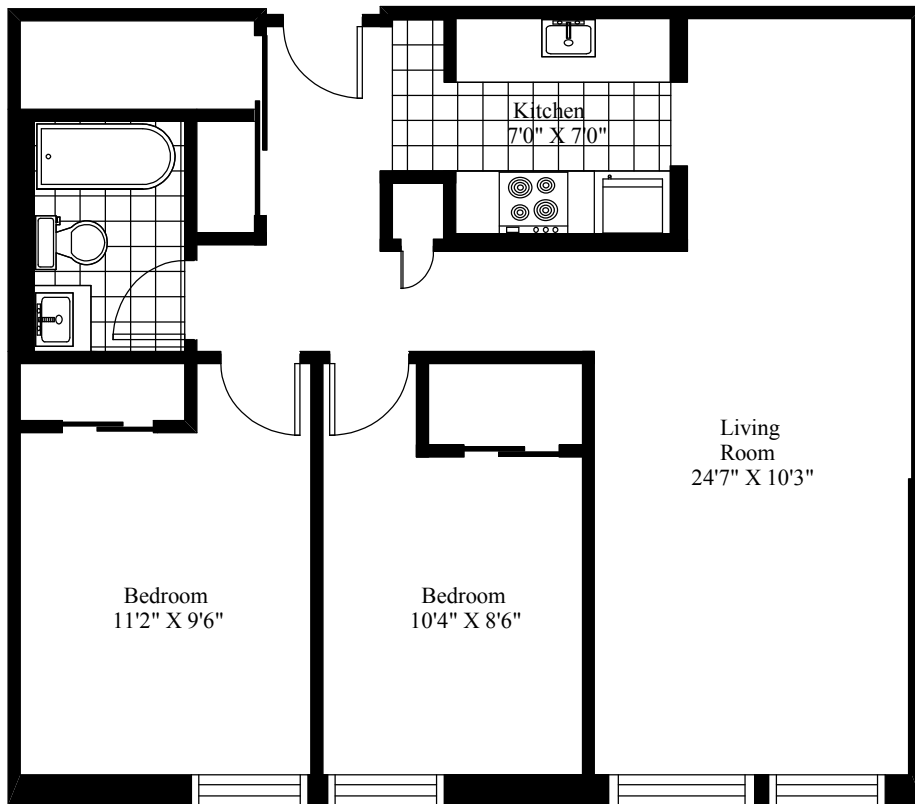

2155 & 2225 Monastery Lane
Typical Two Bedroom

Main Living Area = 766 Square Feet