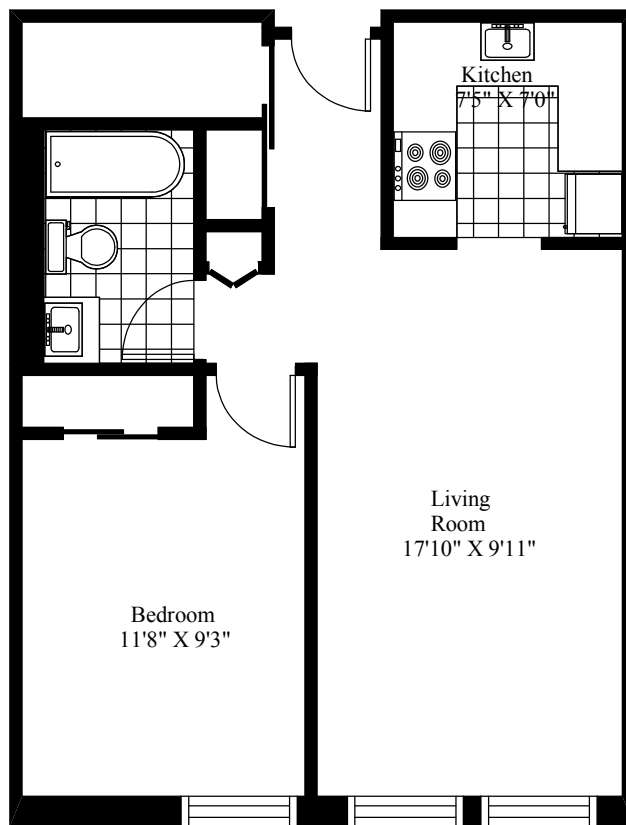

2155 & 2225 Monastery Lane
Typical One Bedroom

Main Living Area = 531 Square Feet