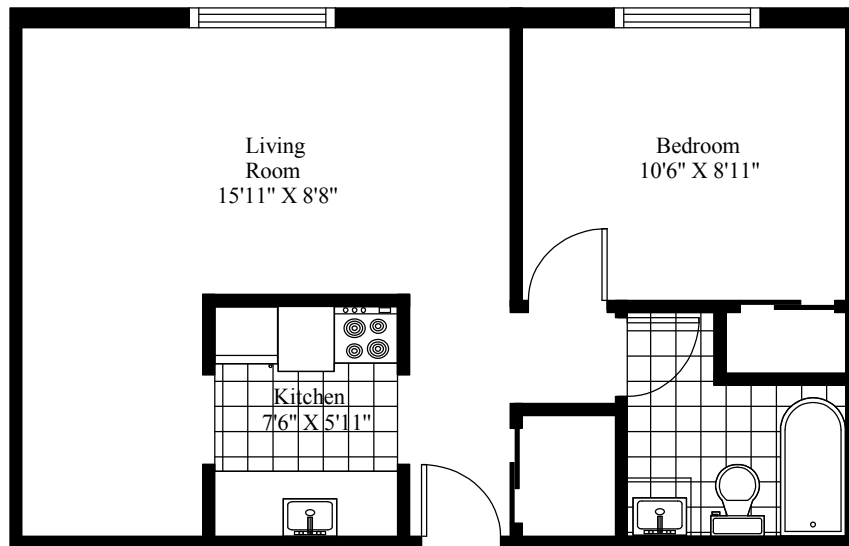

246 Bedford Highway  
Typical One Bedroom

Main Living Area = 481 Square Feet