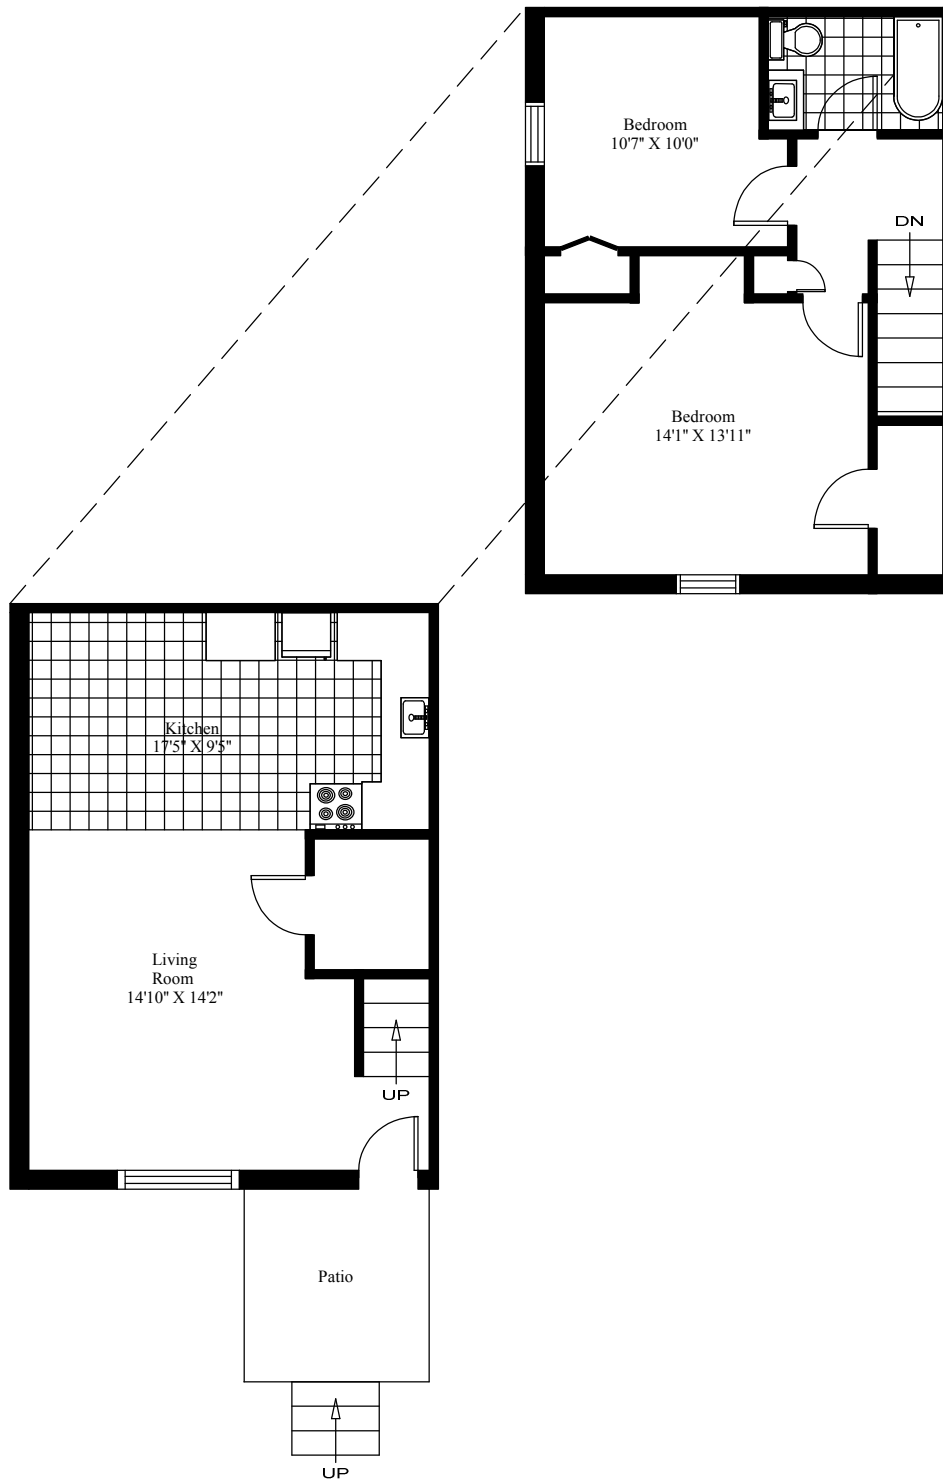

# Horton Park Typical Two Bedroom

Main Living Area = 926 Square Feet