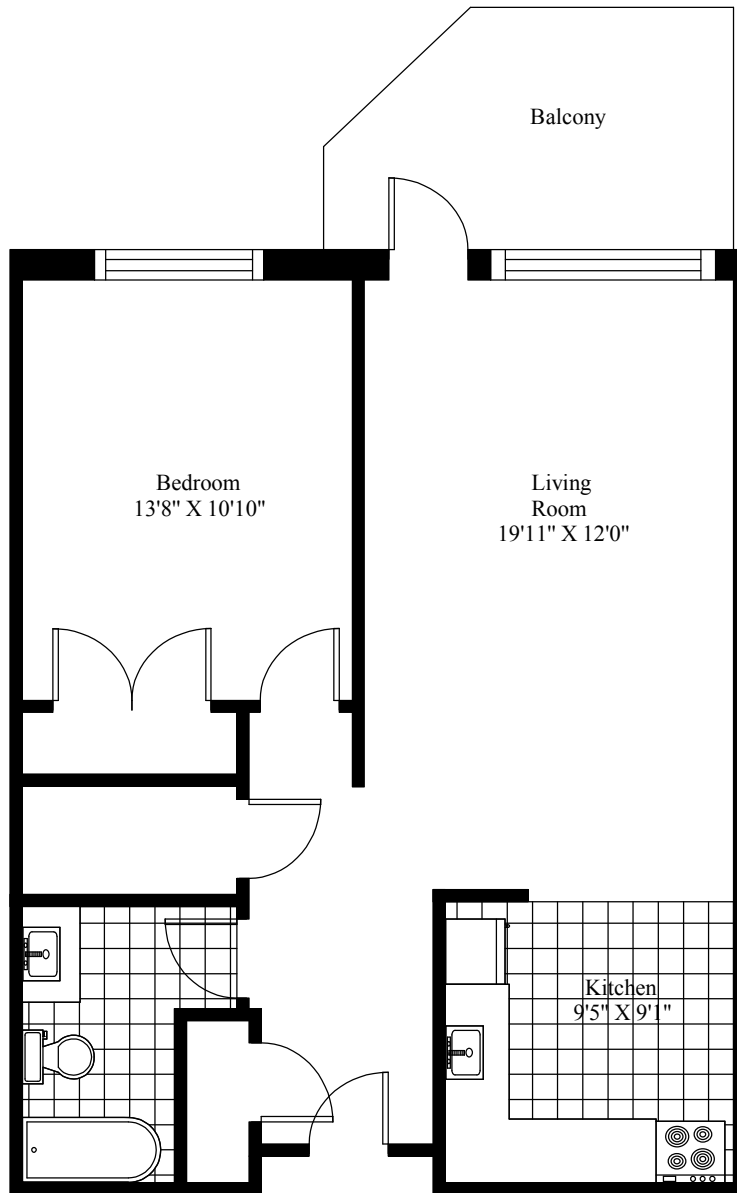

256 Parkland Drive
Typical One Bedroom

Main Living Area = 720 Square Feet