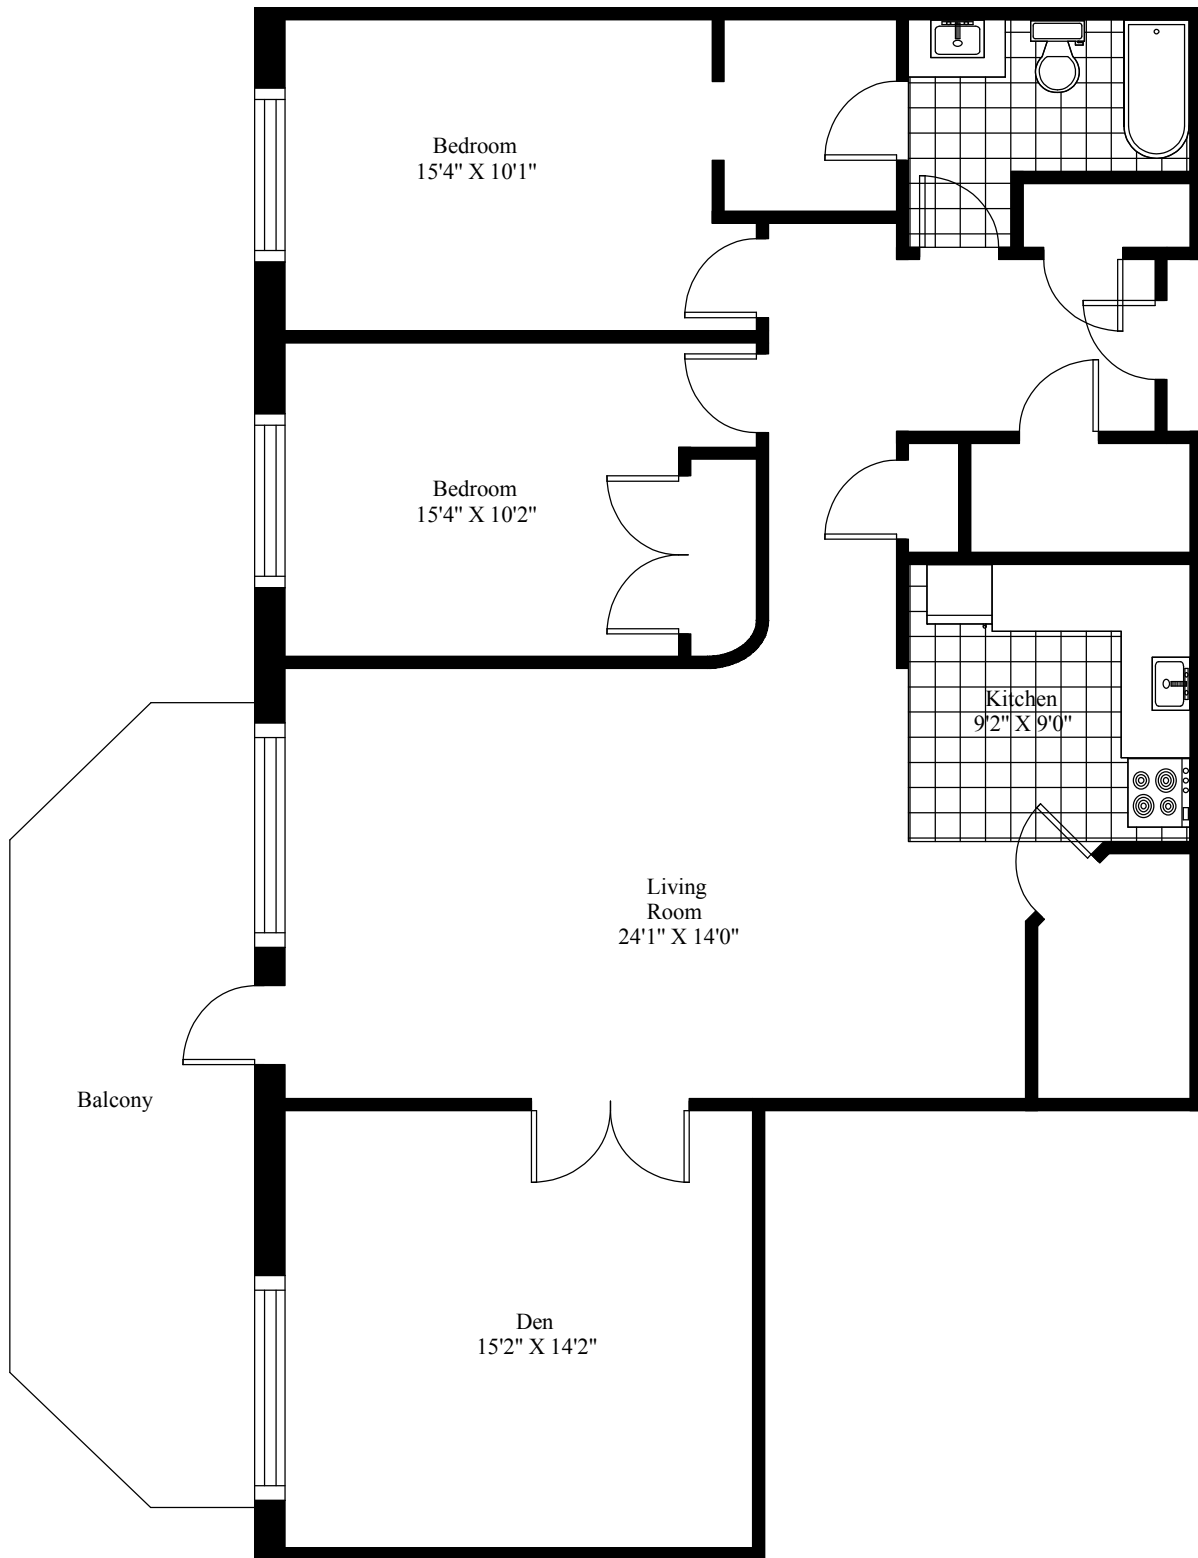

256 Parkland Drive
Typical Two Bedroom with Den

Main Living Area = 1,337 Square Feet