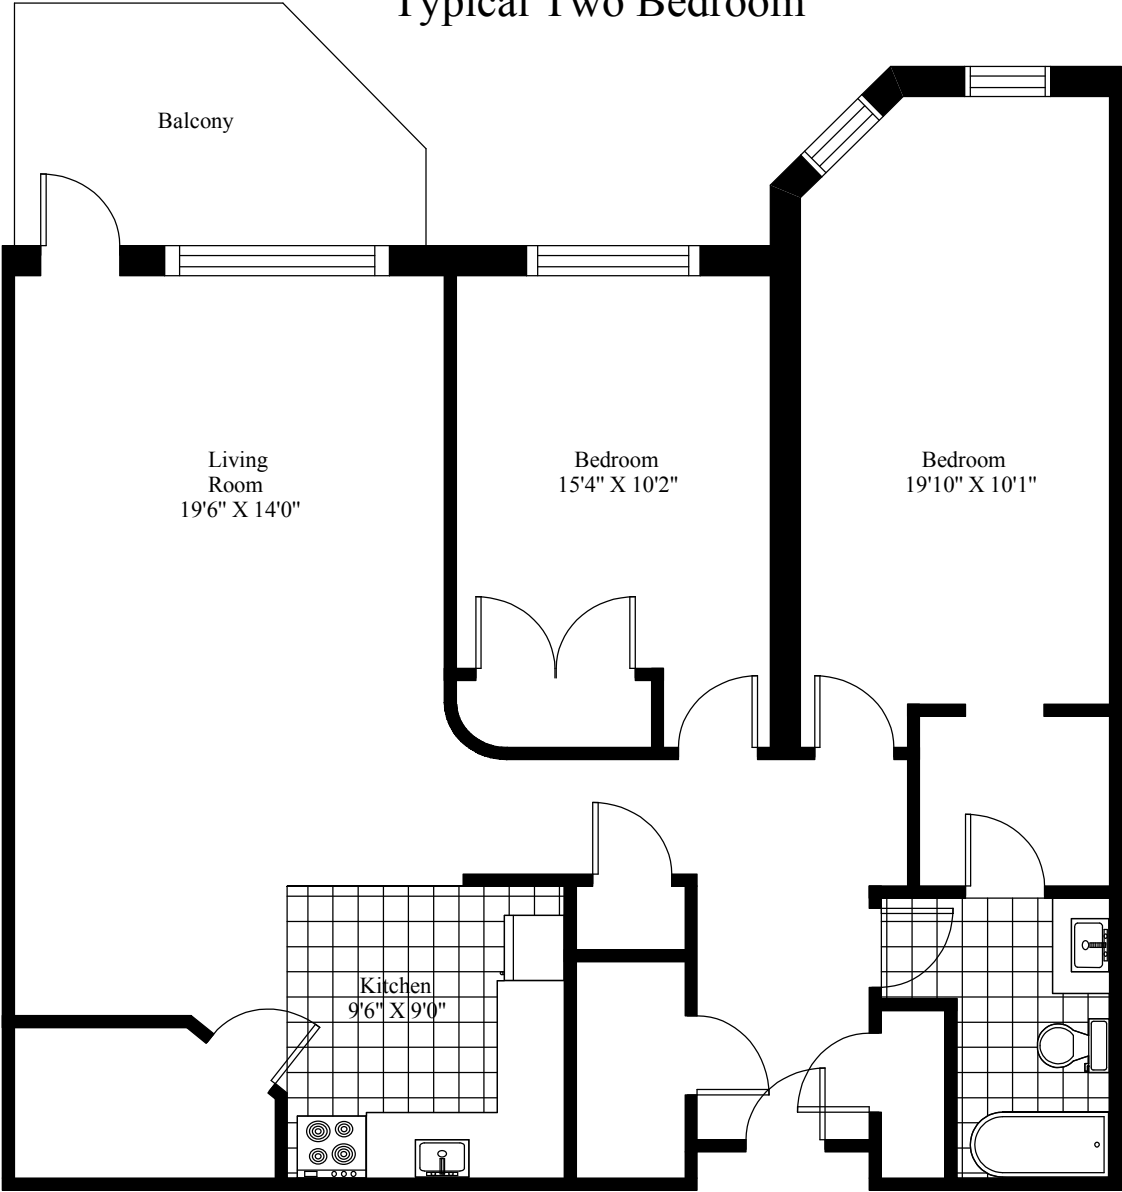

256 Parkland Drive  
Typical Two Bedroom

Main Living Area = 1,162 Square Feet