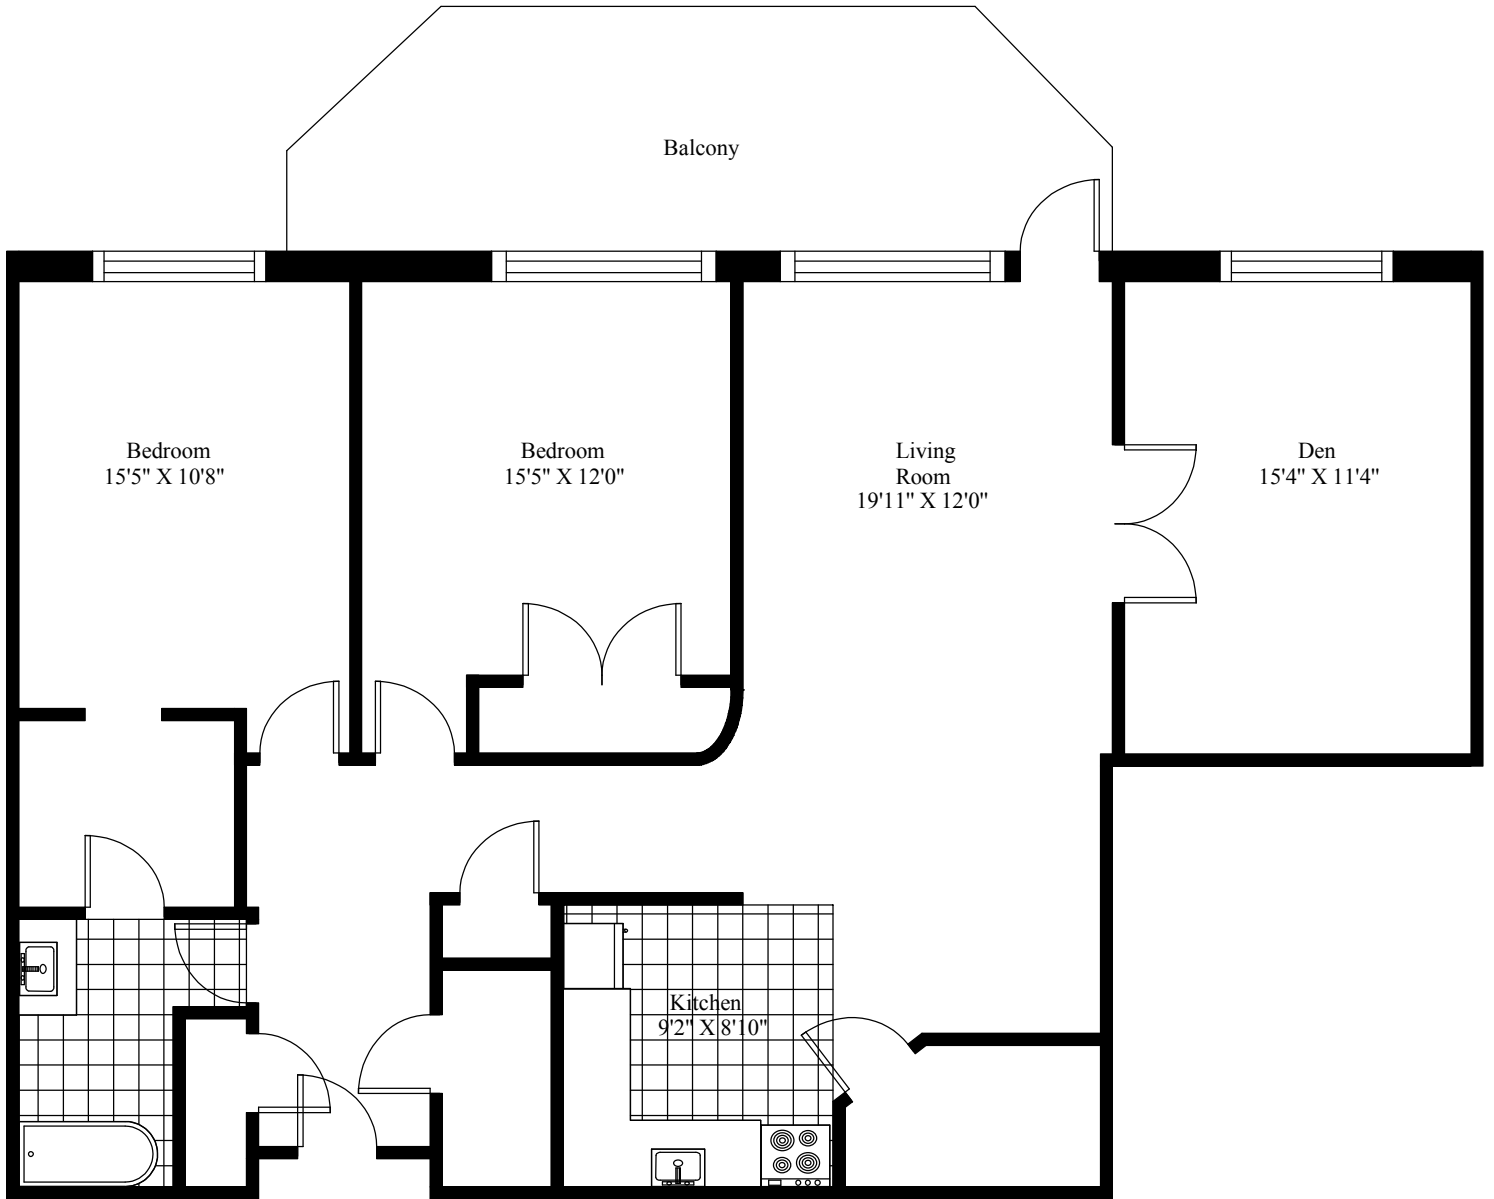

256 Parkland Drive
Typical Two Bedroom with Den

Main Living Area = 1,298 Square Feet