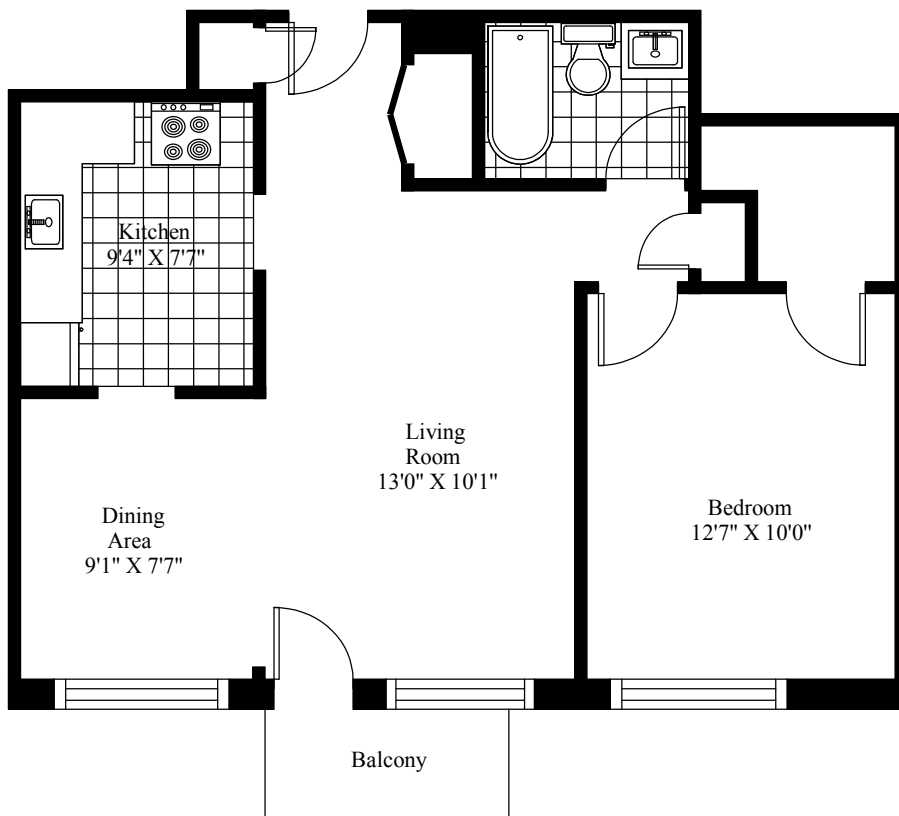

Freshwater Road Apartments Typical One Bedroom

Main Living Area = 630 Square Feet