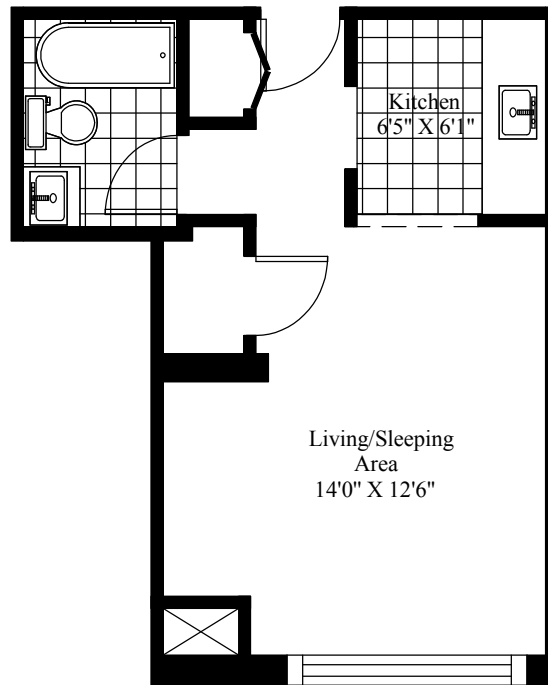

Freshwater Road Apartments
Typical Bachelor

Main Living Area = 327 Square Feet