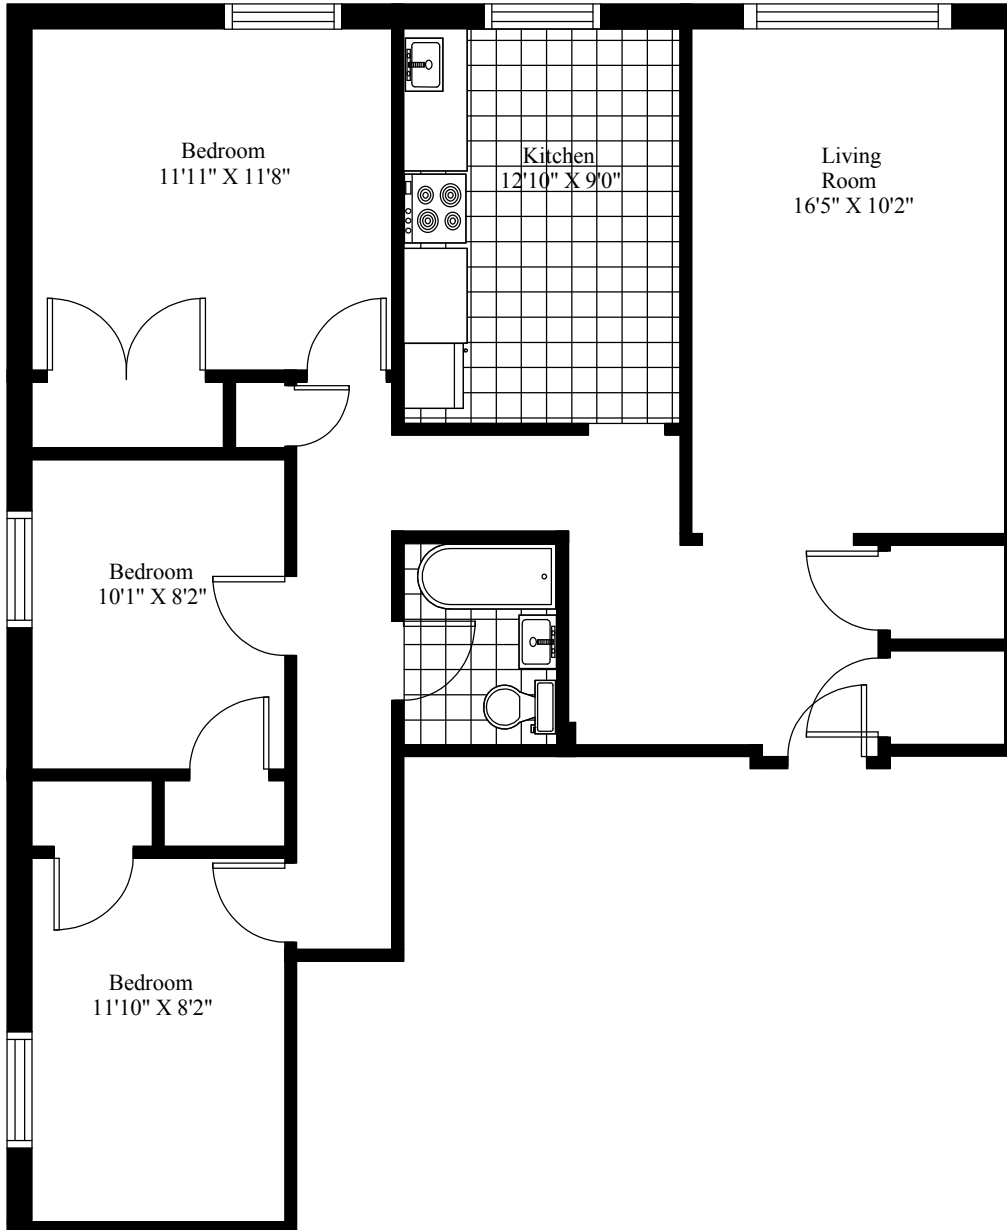

# Lakefront Apartments Typical Three Bedroom

Main Living Area = 974 Square Feet