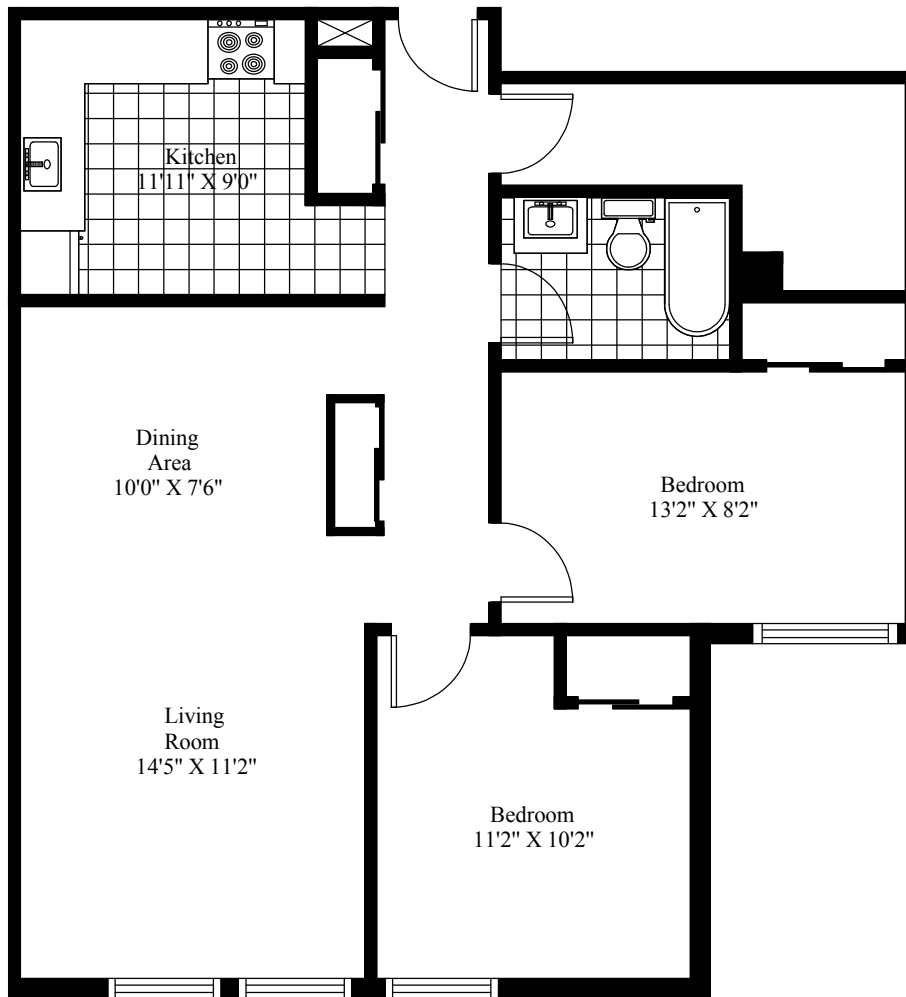

Village Manor Typical Two Bedroom

Main Living Area = 845 Square Feet