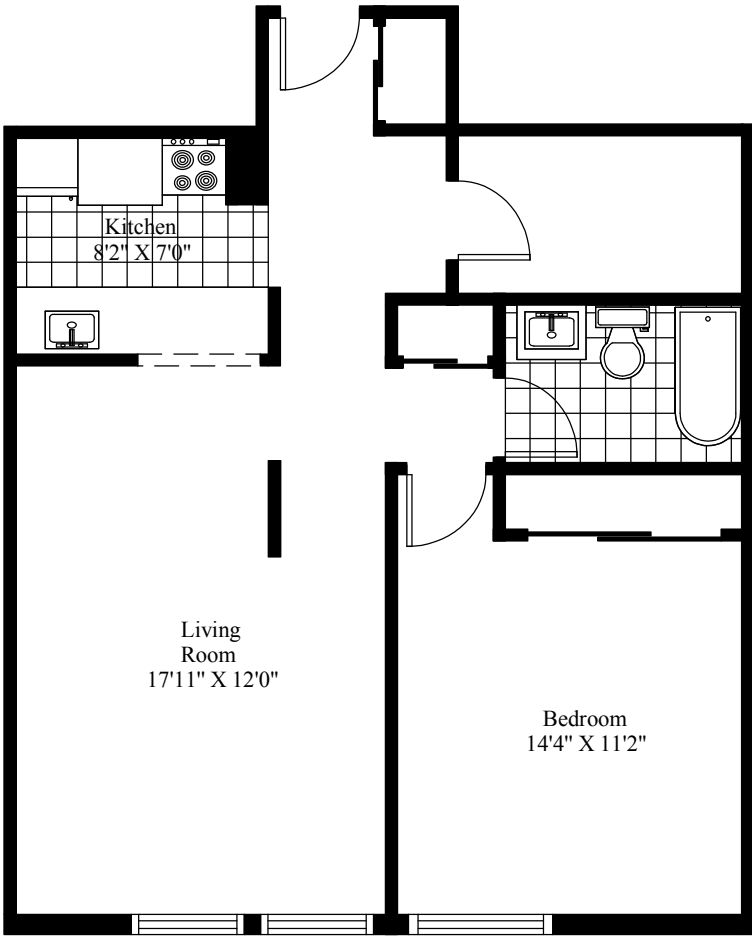

Village Manor
Typical One Bedroom

Main Living Area = 660 Square Feet