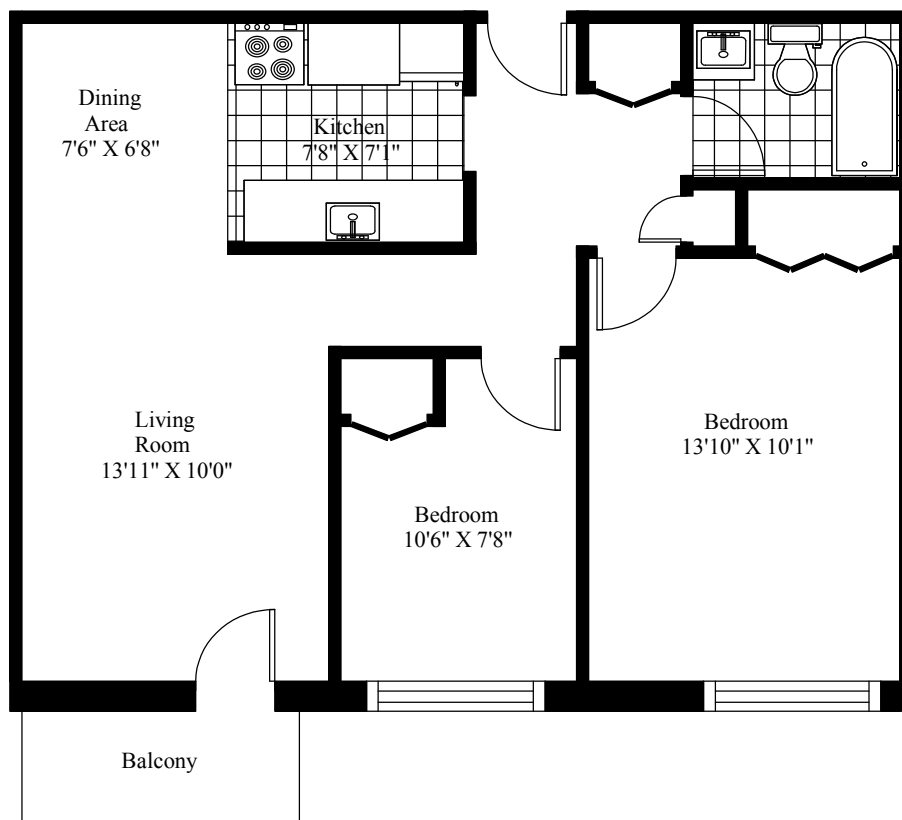

## Freshwater Road Apartments Typical Two Bedroom

Main Living Area = 662 Square Feet