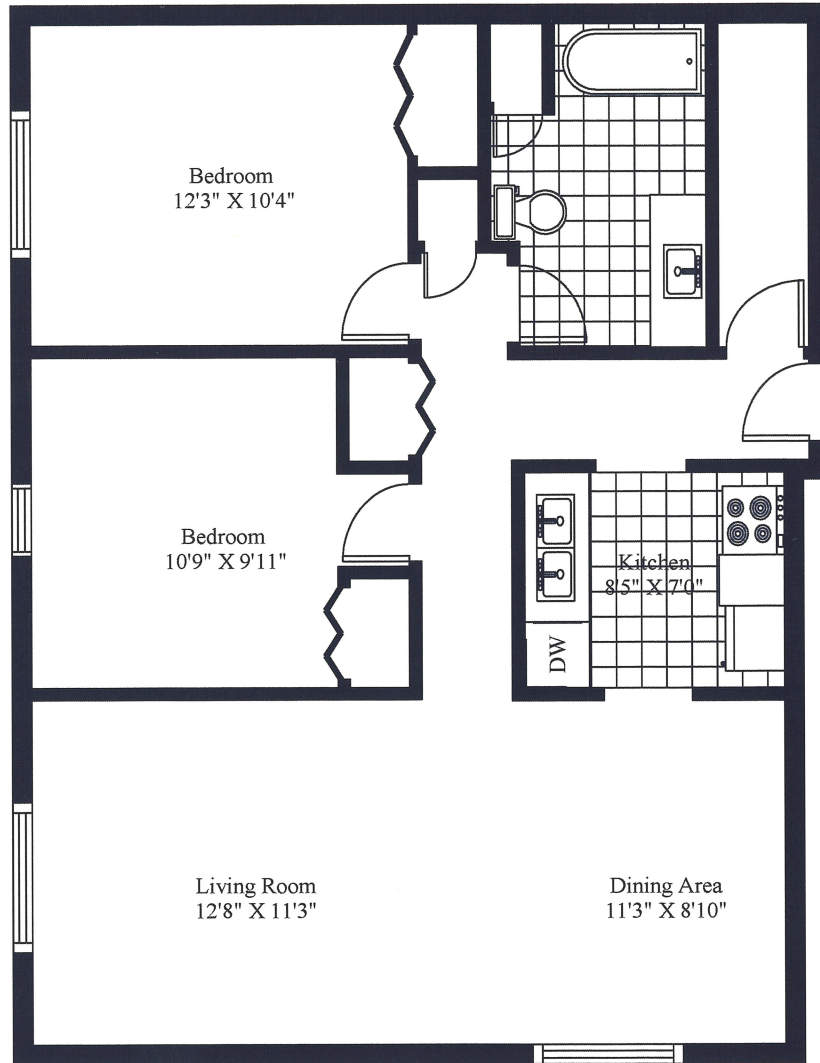

293 Church Street/Hester & Church  
Typical 2 Bedroom

Unit Gross Area = 886 Square Feet