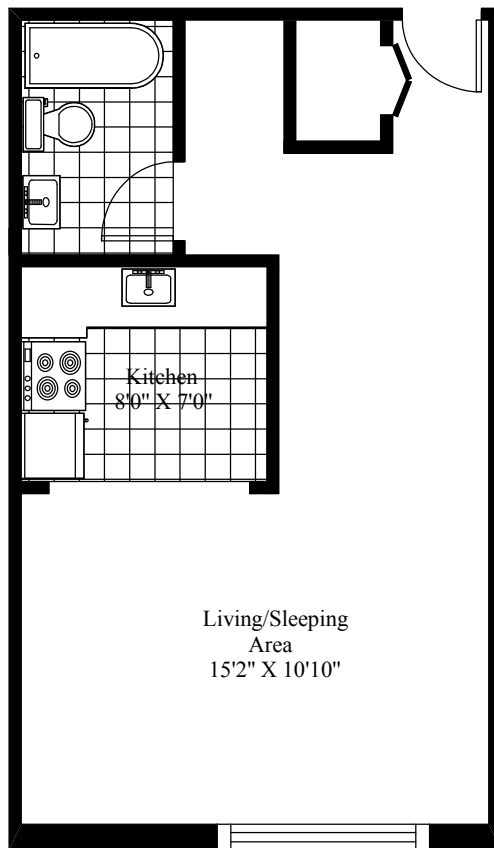

3 Dillman Place  
Typical Bachelor

Main Living Area = 429 Square Feet