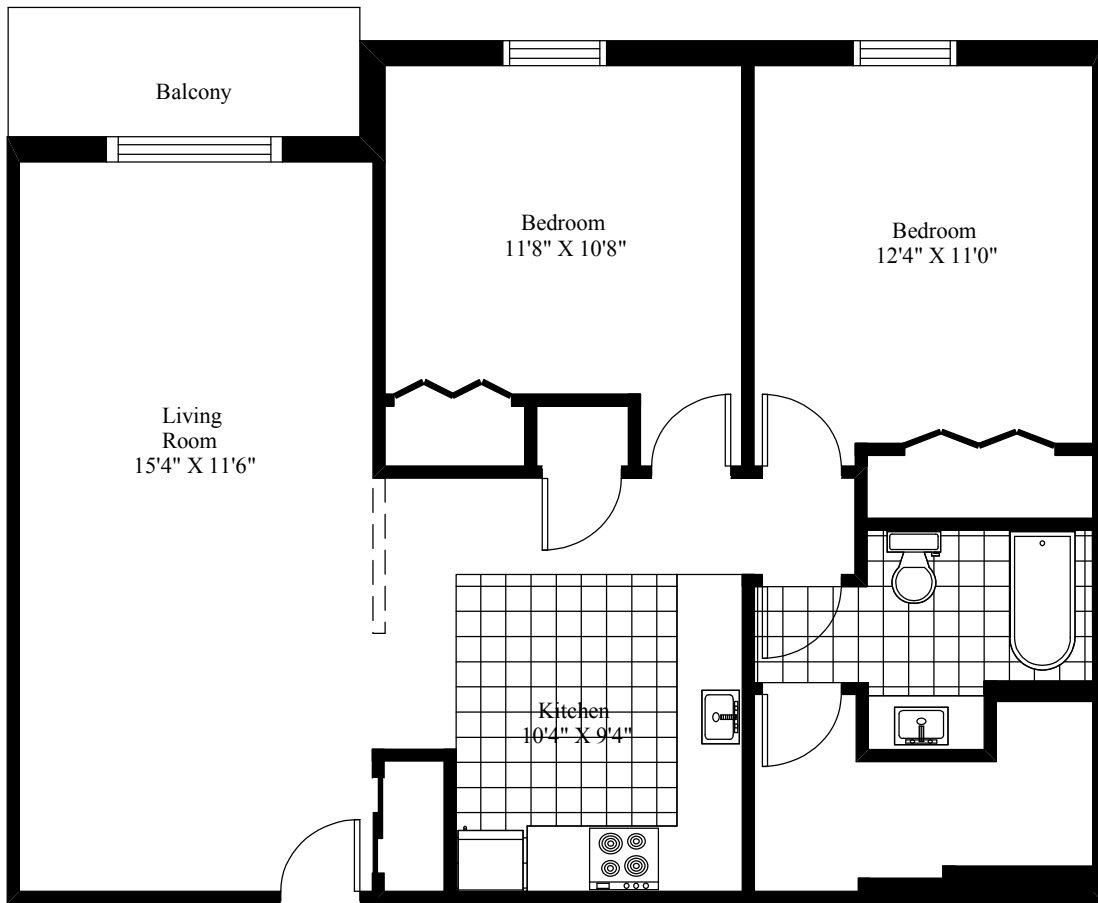

316 Acadie Avenue
Typical Two Bedroom

Main Living Area = 959 Square Feet