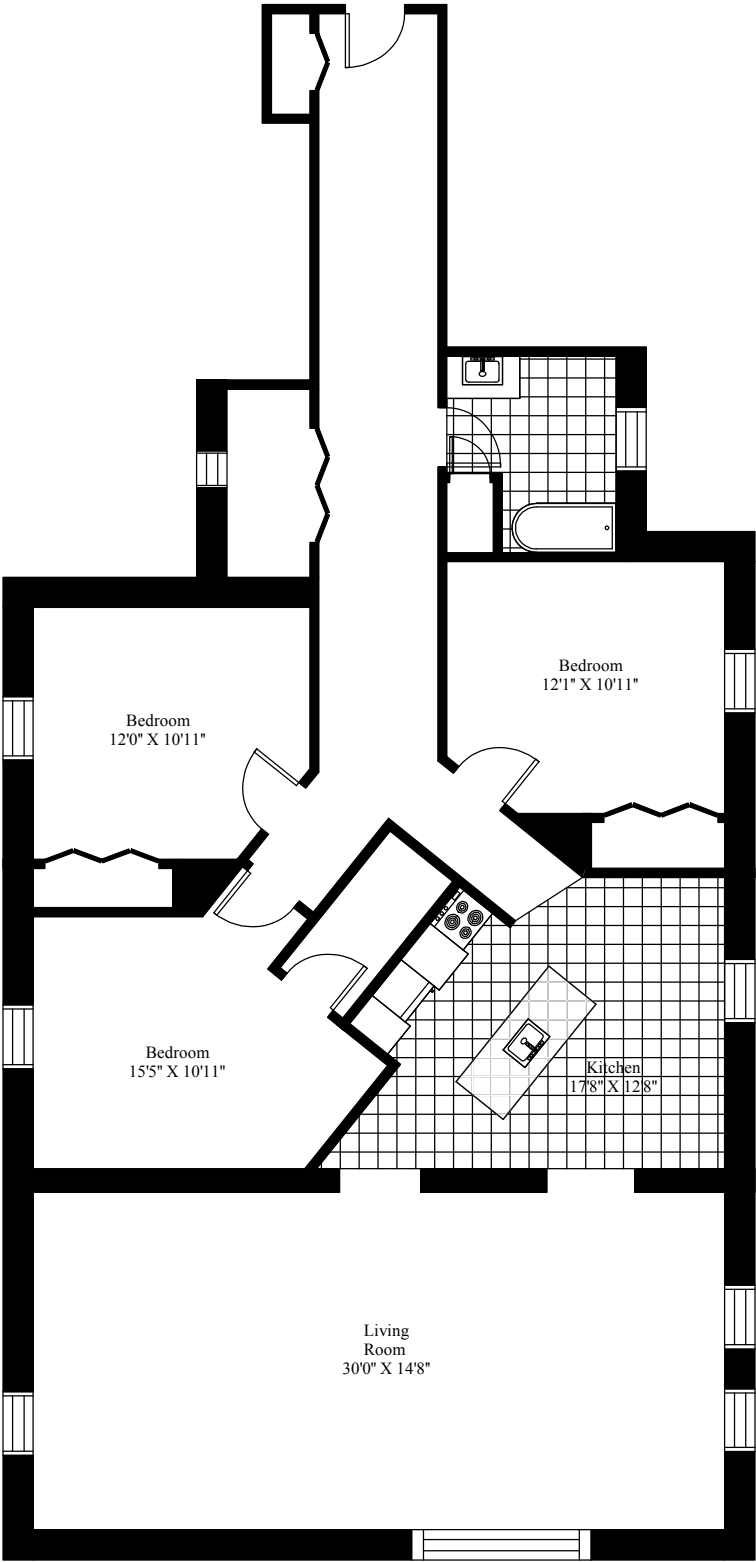

Kensington Court
Typical Three Bedroom

Main Living Area = 1,687 Square Feet