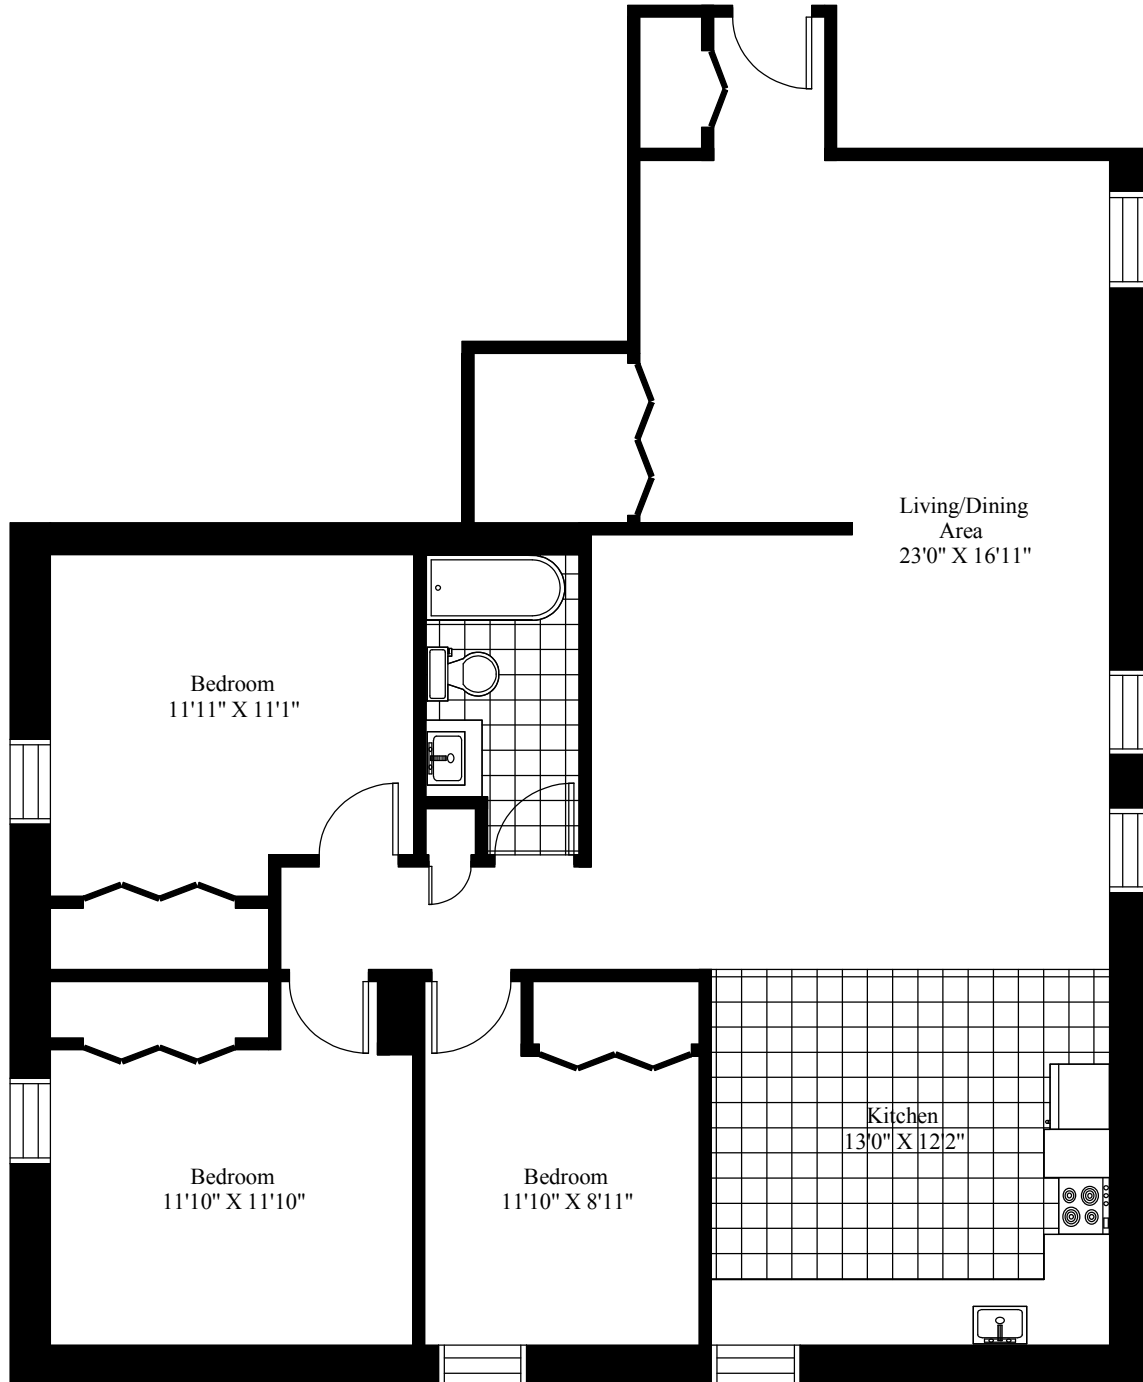

# Kensington Court Typical Two Bedroom

Main Living Area = 1,303 Square Feet