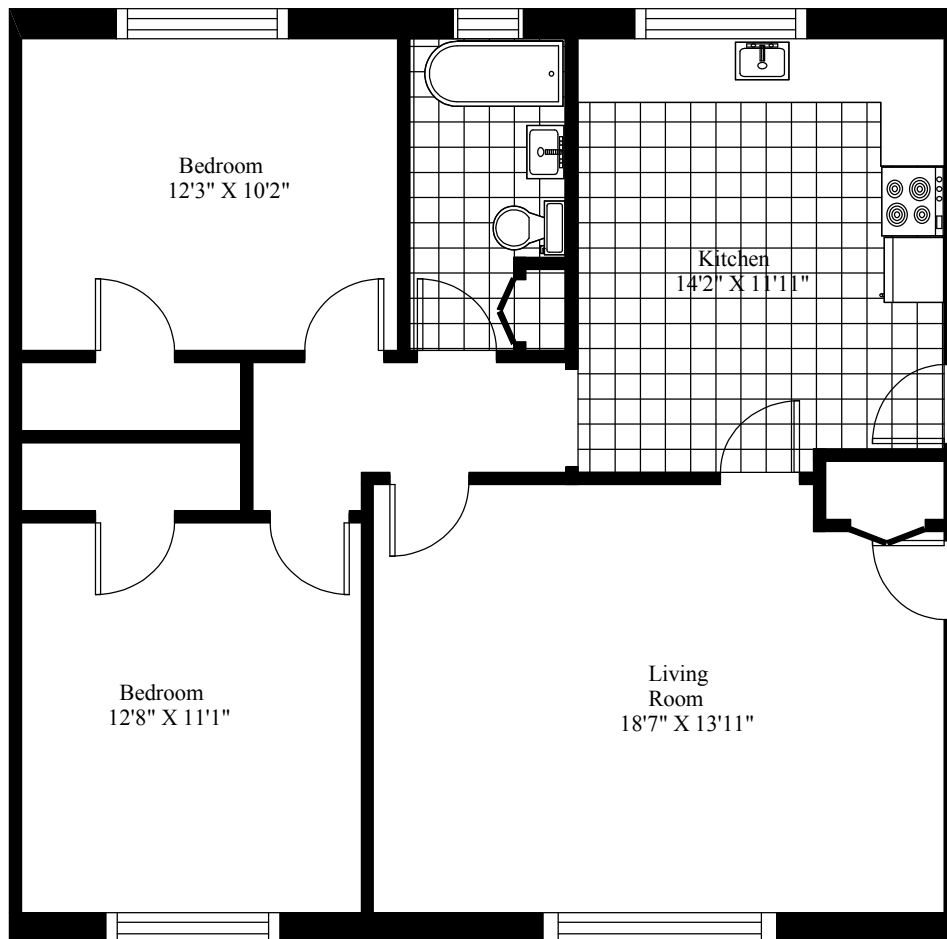

Newcastle Apartments Typical Two Bedroom

Main Living Area = 933 Square Feet