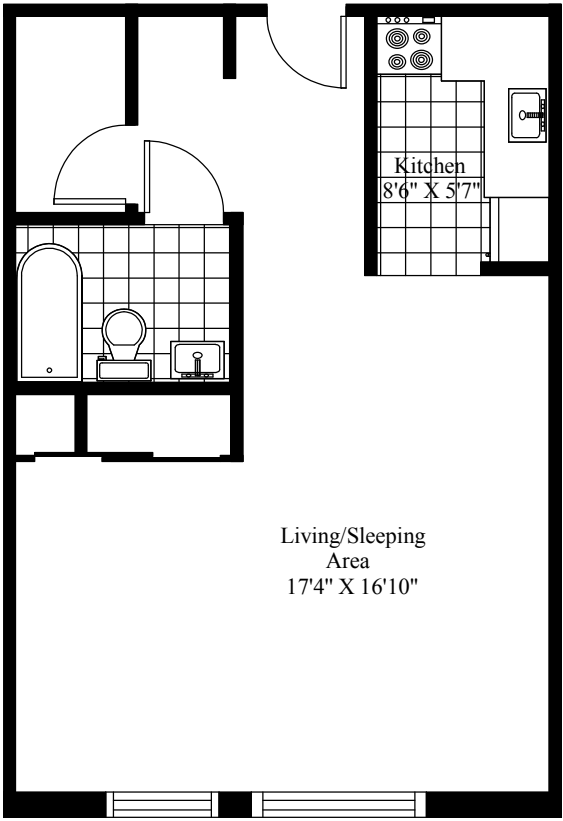

Mount Pleasant Manor
Typical Bachelor

Main Living Area = 476 Square Feet