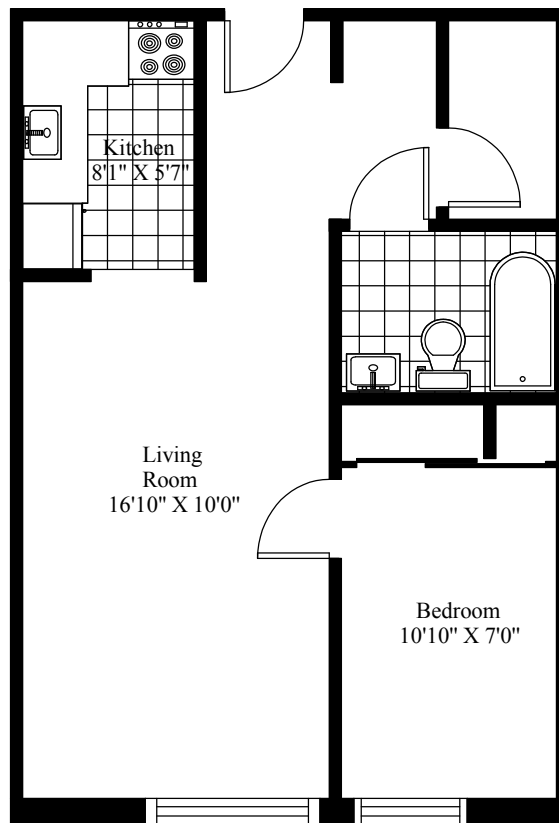

## Mount Pleasant Manor Typical One Bedroom

Main Living Area = 475 Square Feet