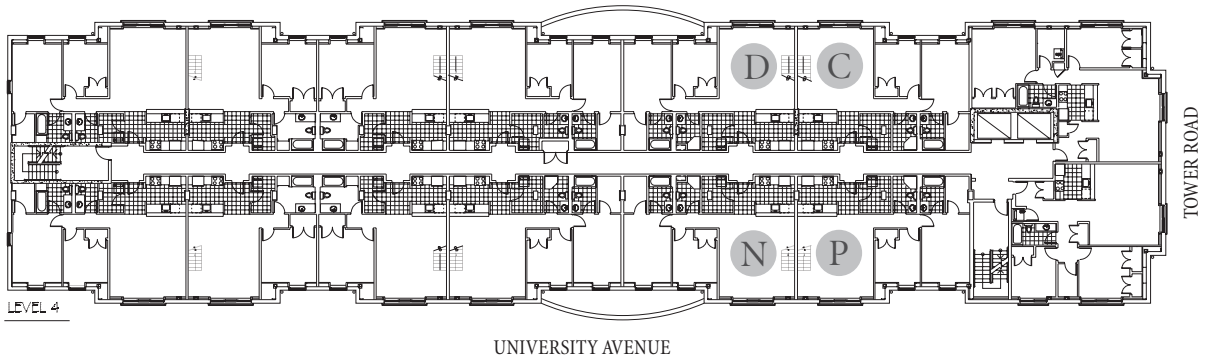

CHAPTER HOUSE

LUXURY APARTMENTS

UNIT TYPE P & D - LEVEL 4
UNIT TYPE C & N SIMILAR - LEVEL 4
AREA: 1242 S.F.

Specifications and layouts subject to change. All measurements are approximate.