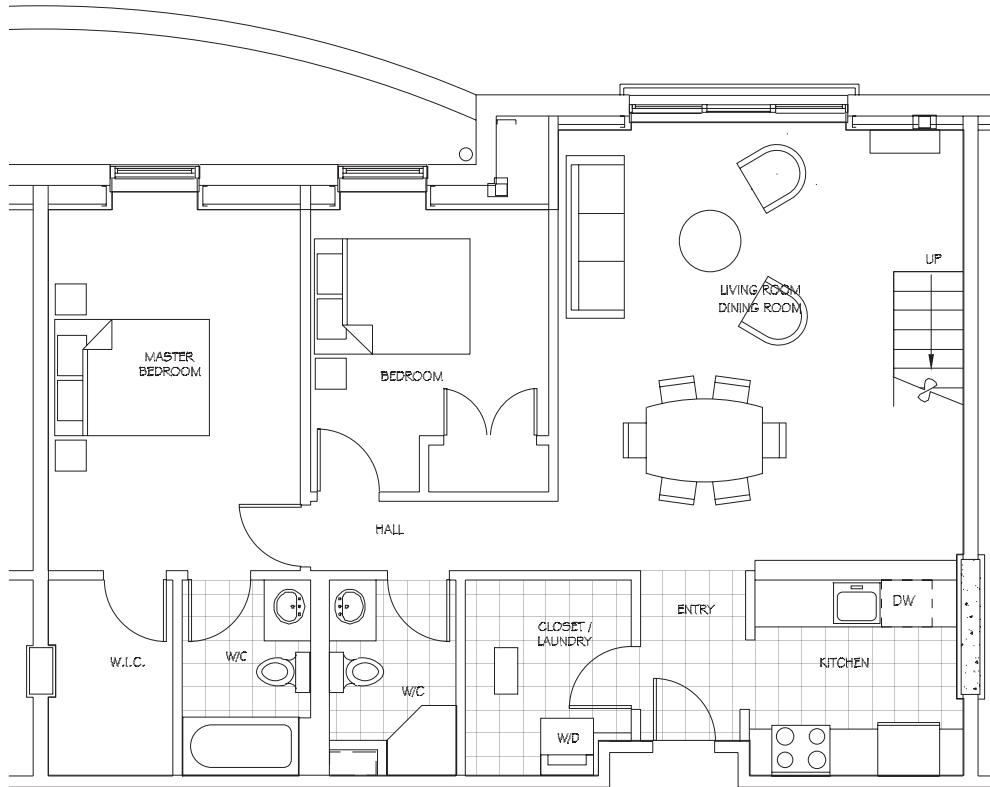

CHAPTER HOUSE

LUXURY APARTMENTS

UNIT TYPE P & D - LEVEL 4
UNIT TYPE C & N SIMILAR - LEVEL 4
AREA: 1242 S.F.

Specifications and layouts subject to change. All measurements are approximate.