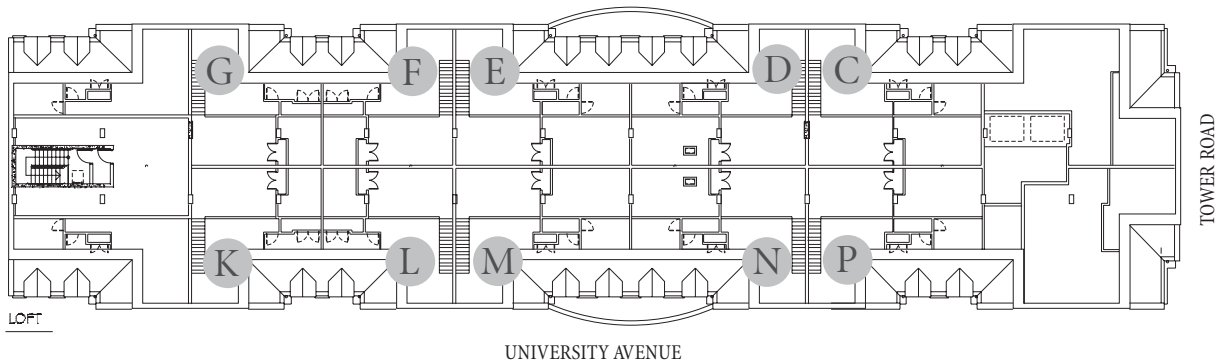

CHAPTER HOUSE

LUXURY APARTMENTS

TYPICAL LOFT - LEVEL 4
UNIT TYPES C, D, E, F, G, K, L, M, N, P

AREA: 218 S.F.

Specifications and layouts subject to change. All measurements are approximate.