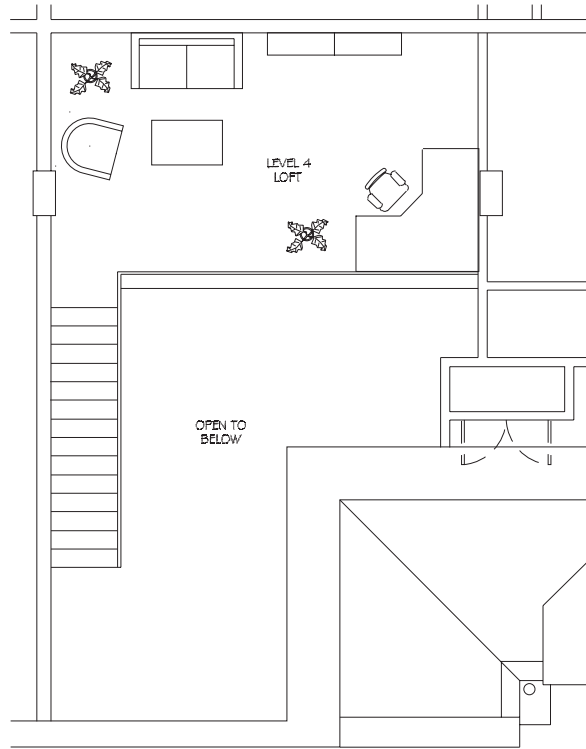

CHAPTER HOUSE

LUXURY APARTMENTS

TYPICAL LOFT - LEVEL 4
UNIT TYPES C, D, E, F, G, K, L, M, N, P

AREA: 218 S.F.

Specifications and layouts subject to change. All measurements are approximate.