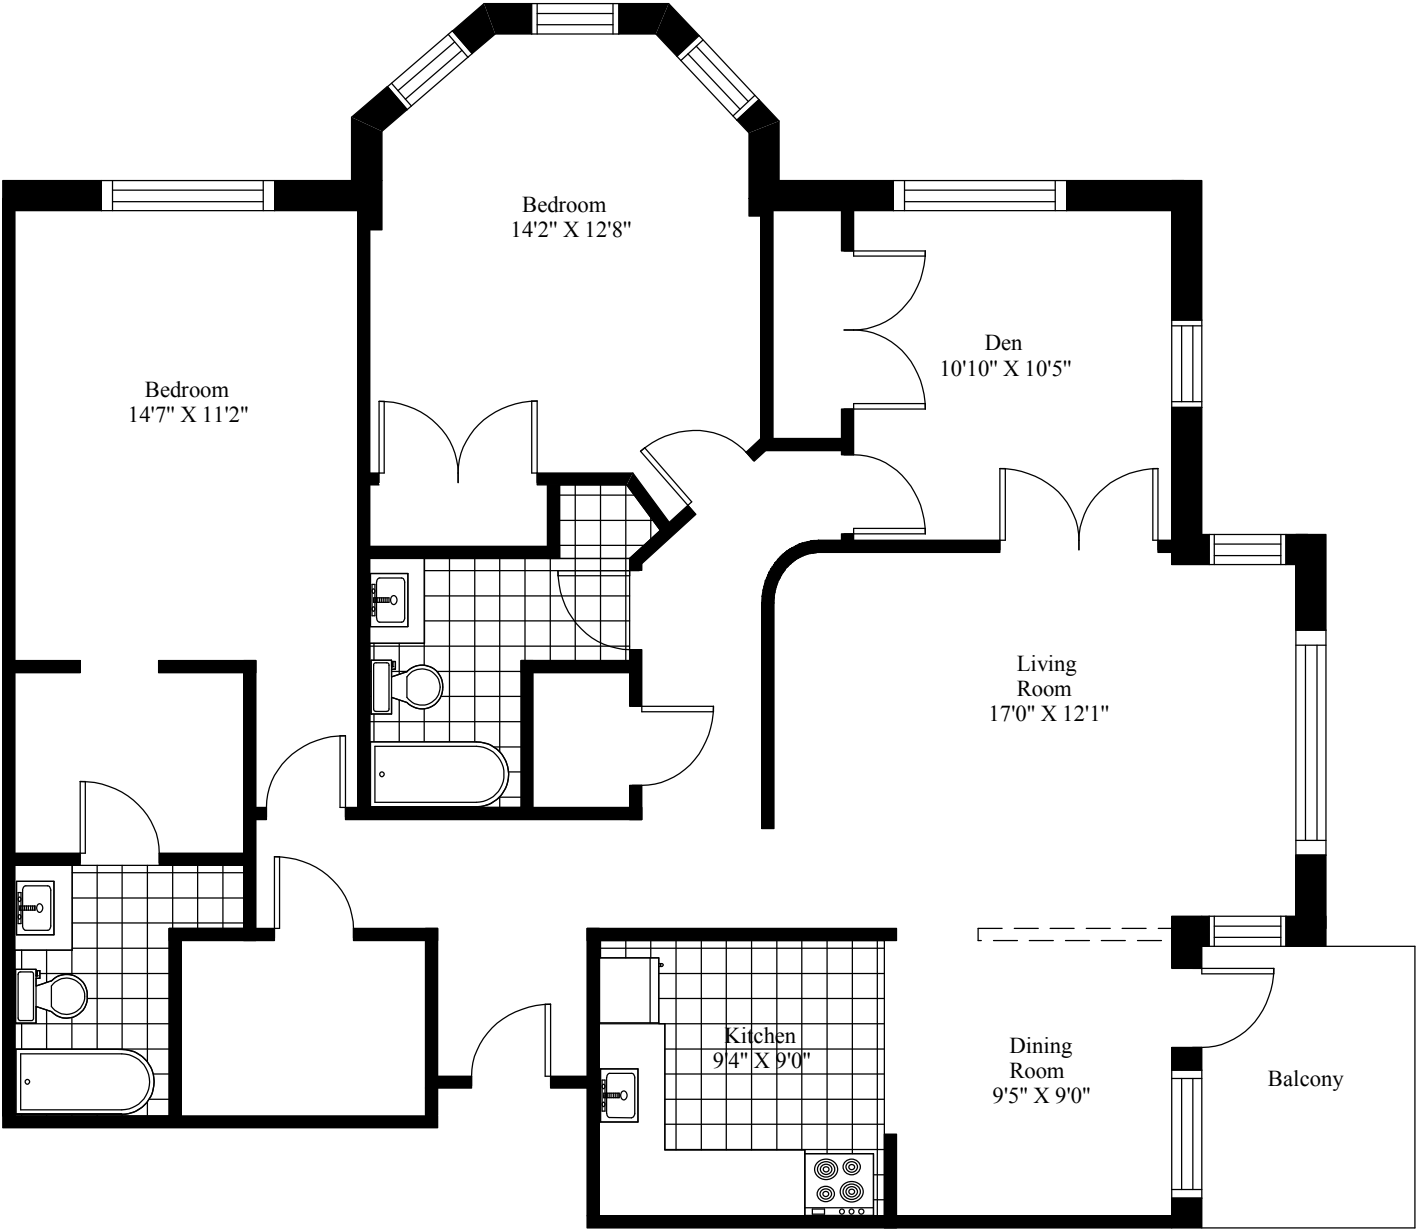

256 Parkland Drive  
Typical Two Bedroom with Den

Main Living Area = 1,375 Square Feet