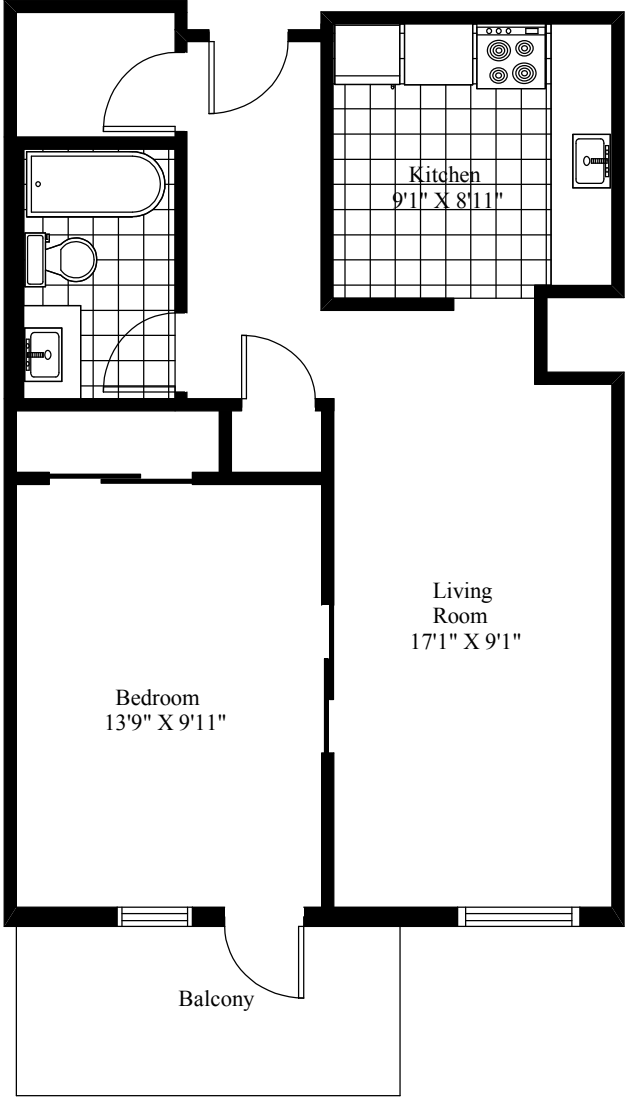

50 Barkton Lane  
Typical One Bedroom

Main Living Area = 582 Square Feet