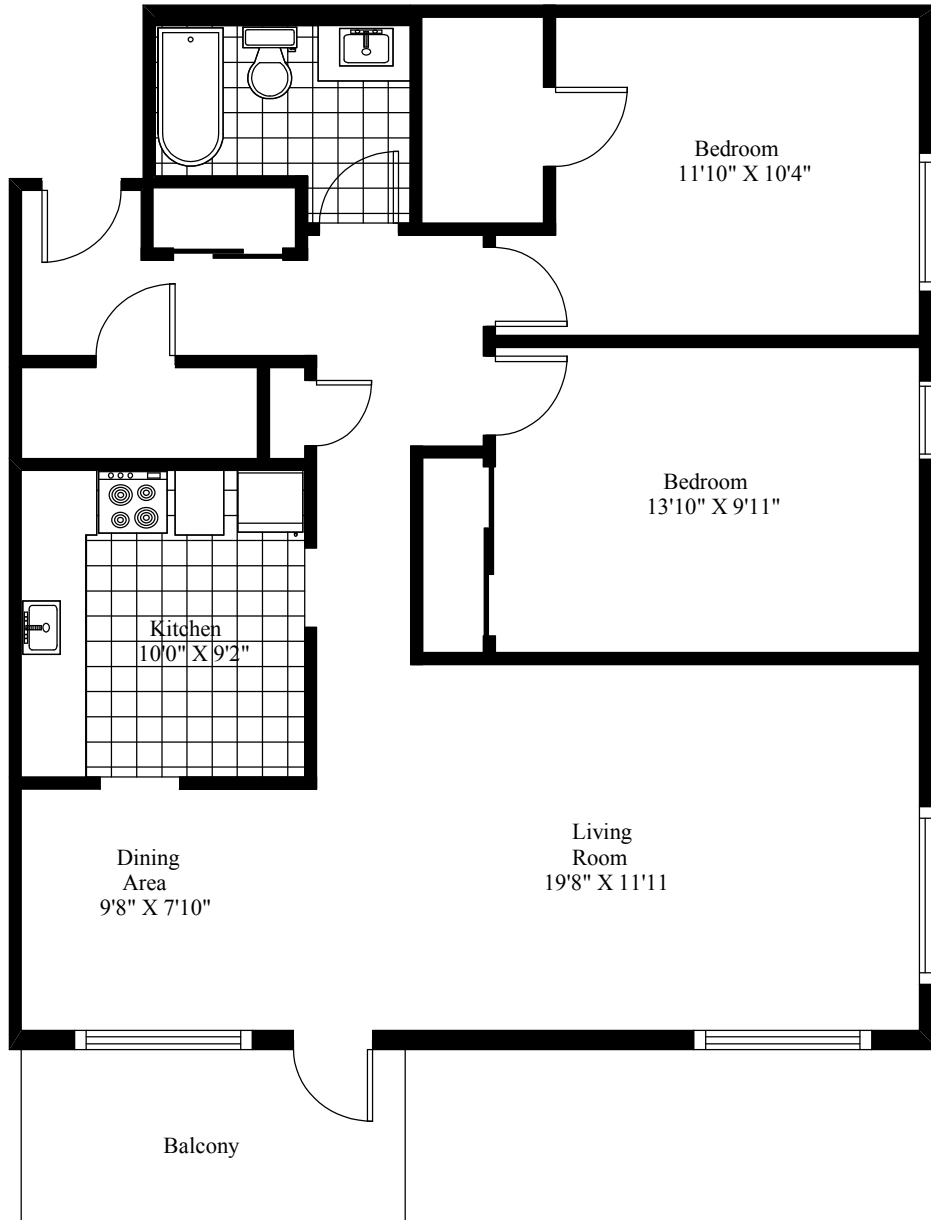

50 Barkton Lane
Typical Two Bedroom

Main Living Area = 996 Square Feet