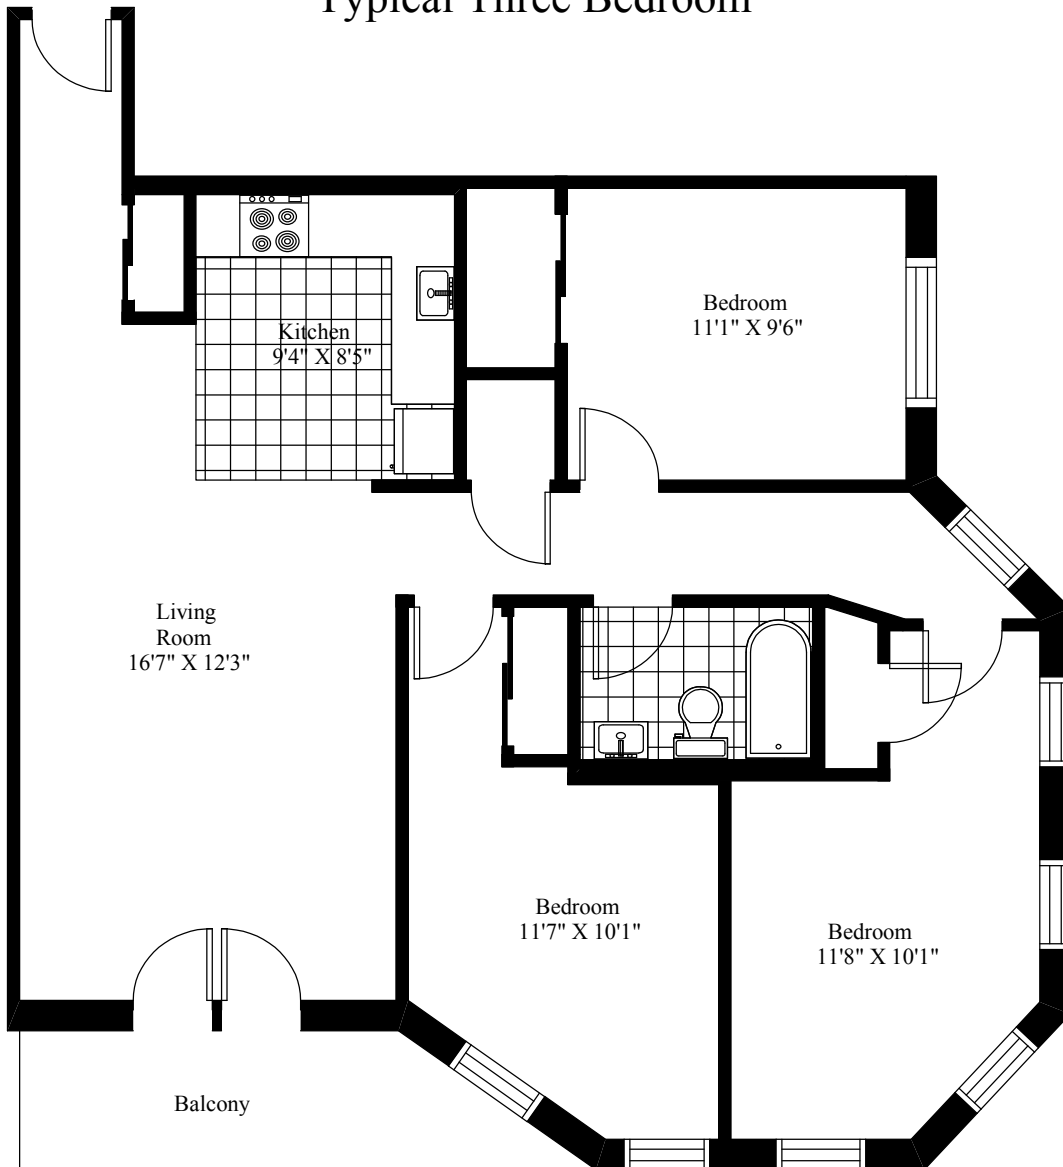

5206 Tobin Street
Typical Three Bedroom

Main Living Area = 995 Square Feet